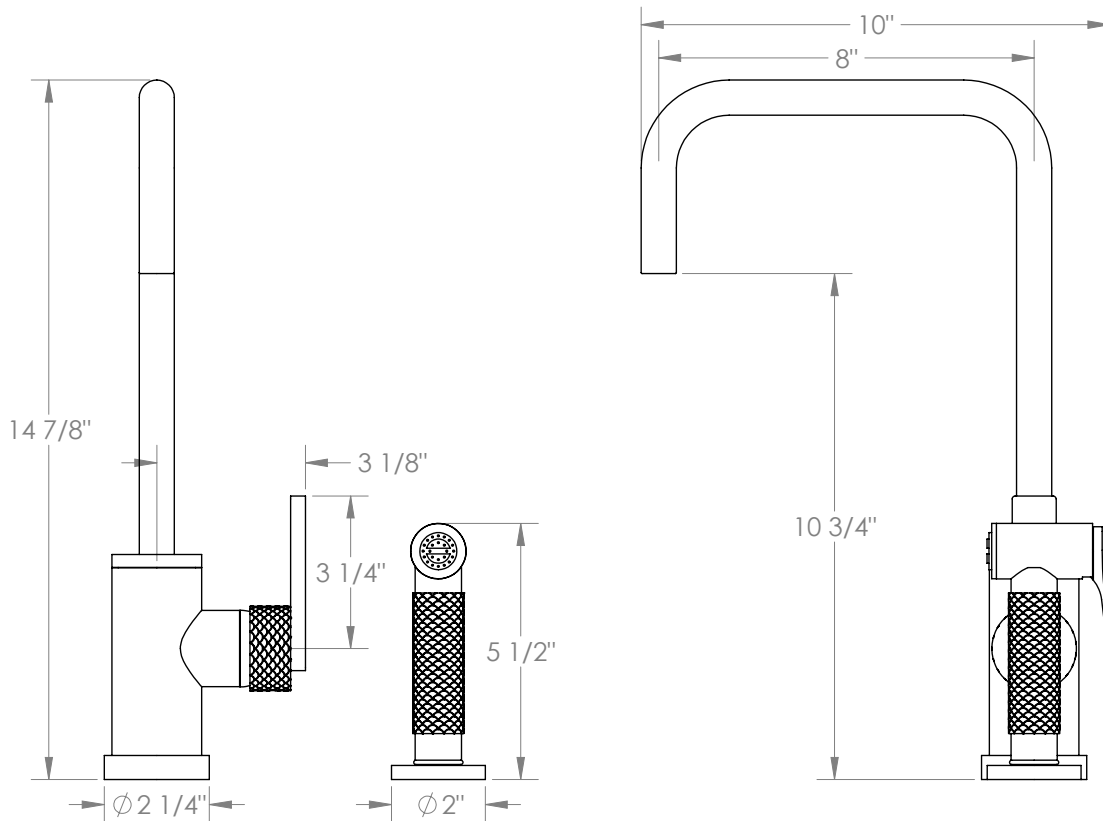

WATERMARK

BROOKLYN, NEW YORK

Lily
71-7.4-LLO6
Deck Mounted 2 Hole Kitchen Set - Includes Side Spray

- Side Spray Hose Length: 50" (Final Length May Vary)
- Fits Deck Up To 1-1/2" Thick
- Recommended Mounting Hole: 1-3/8"
- Lead-Free Brass Construction
- Flow Rate: 1.75 GPM
- Kerox Ceramic Mixing Cartridge
- 360° Rotating Spout
- Professional Installation Required

Available in all finishes shown on the [Watermark Designs website](https://www.watermark-designs.com)

Meets the applicable requirements of ASME A112.18.1/CSA B125.1, entitled "Plumbing Supply Fittings".

Watermark Designs reserves the right to make revisions without notice to product specifications. All product dimensions are nominal.

04/2024

350 Dewitt Ave. Brooklyn, NY 11207 USA | T: 1 718 257 2800 | F: 1 718 257 2144 | customerservice@watermark-designs.com