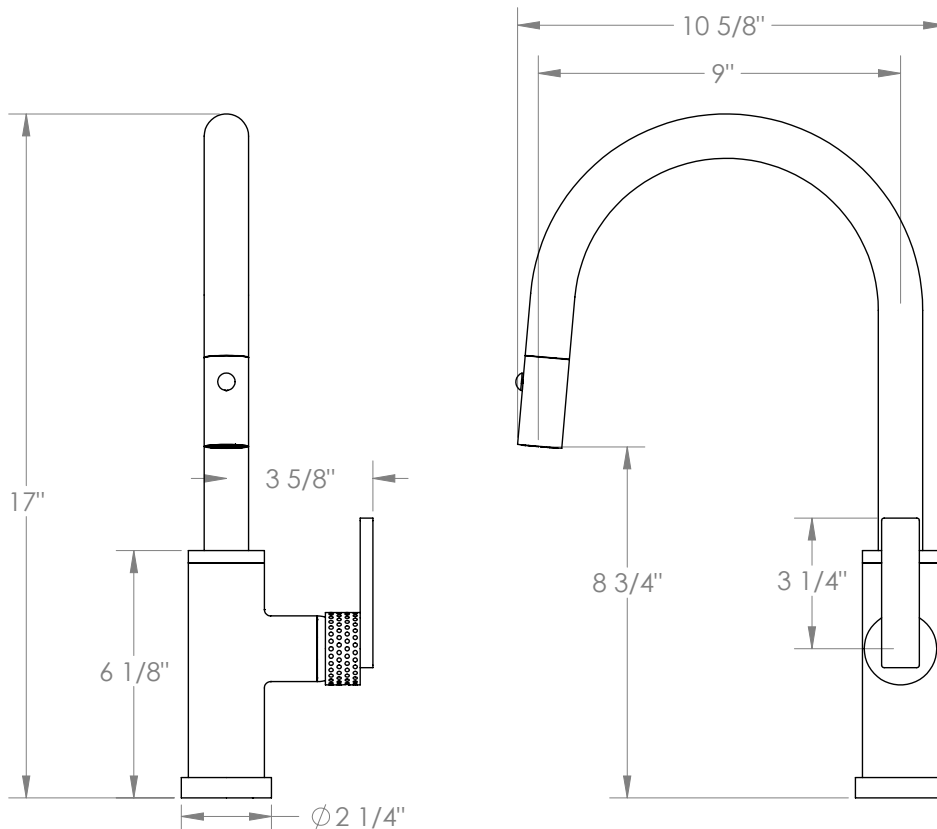

WATERMARK

BROOKLYN, NEW YORK

Lily

71-7.3PG4-LLP5

Deck Mounted, Gooseneck, Monoblock Kitchen
Faucet with Pull Down Spray - Low Spout

- Pullout Hose Length: 14-16" (Final Length May Vary Depending on Spout Type)
- Fits Deck Up To 1-1/2" Thick
- Recommended Mounting Hole: 1-3/8"
- All Lead-Free Brass Construction
- Flow Rate: 1.75 GPM
- Ceramic Mixing Cartridge
- 2 Flow Patterns, Aerated and Spray, Controlled By One Button
- 360° Rotating Spout with Magnetic Docking for Spray
- Professional Installation Required

Available in all finishes shown on the [Watermark Designs website](https://www.watermark-designs.com)

Meets the applicable requirements of ASME A112.18.1-2005/CSA B125.1-05, entitled "Plumbing Supply Fittings".

Watermark Designs reserves the right to make revisions without notice to produce specifications. All product dimensions are nominal.

09/2023

350 Dewitt Ave. Brooklyn, NY 11207 USA | T: 1 718 257 2800 | F: 1 718 257 2144 | customerservice@watermark-designs.com