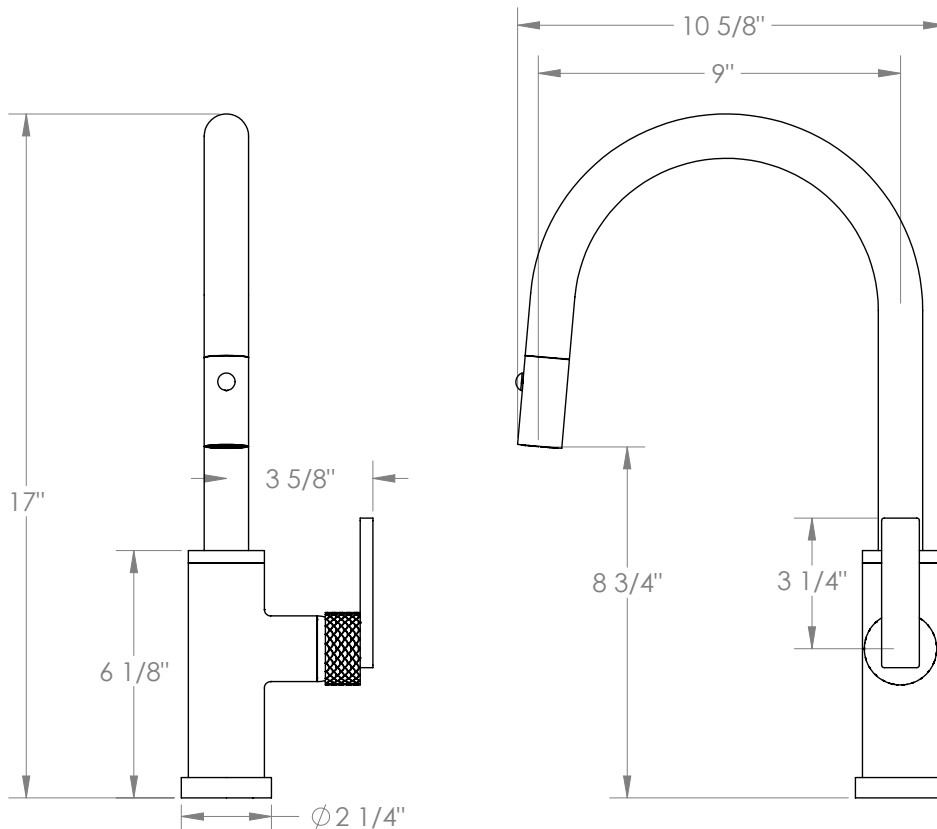

# WATERMARK

BROOKLYN, NEW YORK

*Lily*

**71-7.3PG4-LLO6**

Deck Mounted, Gooseneck, Monoblock Kitchen  
Faucet with Pull Down Spray - Low Spout

- Pullout Hose Length: 14-16" (Final Length May Vary Depending on Spout Type)
- Fits Deck Up To 1-1/2" Thick
- Recommended Mounting Hole: 1-3/8"
- All Lead-Free Brass Construction
- Flow Rate: 1.75 GPM
- Ceramic Mixing Cartridge
- 2 Flow Patterns, Aerated and Spray, Controlled By One Button
- 360° Rotating Spout with Magnetic Docking for Spray
- Professional Installation Required

Available in all finishes shown on the [Watermark Designs website](https://www.watermark-designs.com)

Meets the applicable requirements of ASME A112.18.1-2005/CSA B125.1-05, entitled "Plumbing Supply Fittings".

Watermark Designs reserves the right to make revisions without notice to produce specifications. All product dimensions are nominal.

09/2023

350 Dewitt Ave. Brooklyn, NY 11207 USA | T: 1 718 257 2800 | F: 1 718 257 2144 | [customerservice@watermark-designs.com](mailto:customerservice@watermark-designs.com)