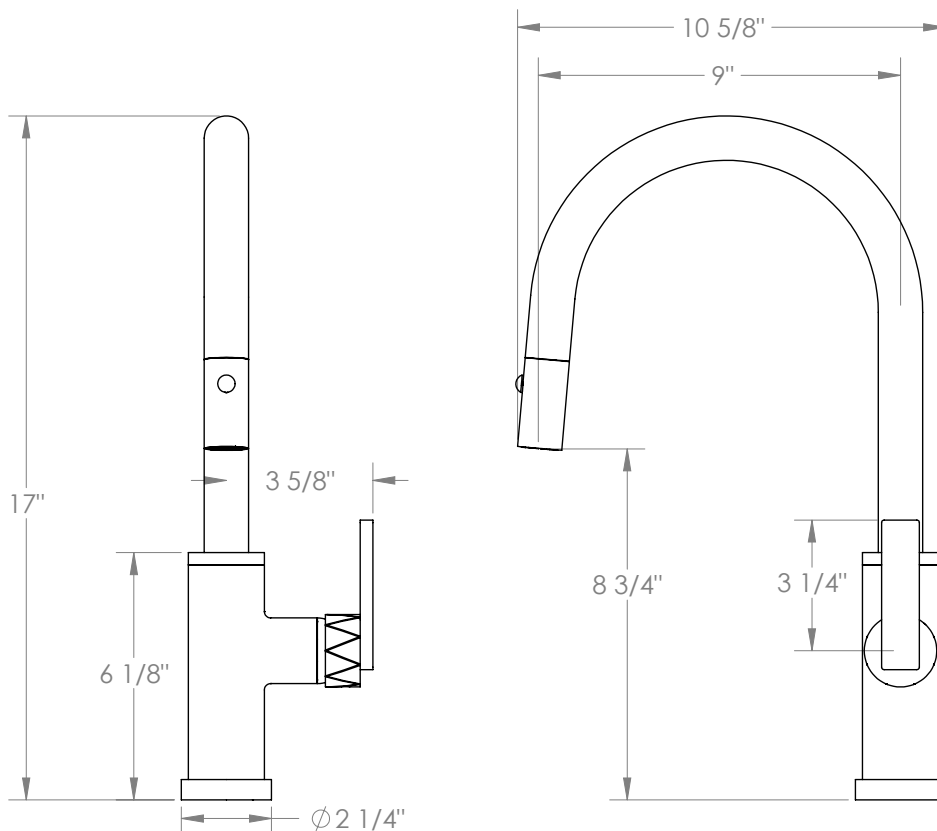

WATERMARK

BROOKLYN, NEW YORK

Lily

71-7.3PG4-LLD4

Deck Mounted, Gooseneck, Monoblock Kitchen
Faucet with Pull Down Spray - Low Spout

- Pullout Hose Length: 14-16" (Final Length May Vary Depending on Spout Type)
- Fits Deck Up To 1-1/2" Thick
- Recommended Mounting Hole: 1-3/8"
- All Lead-Free Brass Construction
- Flow Rate: 1.75 GPM
- Ceramic Mixing Cartridge
- 2 Flow Patterns, Aerated and Spray, Controlled By One Button
- 360° Rotating Spout with Magnetic Docking for Spray
- Professional Installation Required

Available in all finishes shown on the [Watermark Designs website](https://www.watermark-designs.com)

Meets the applicable requirements of ASME A112.18.1-2005/CSA B125.1-05, entitled "Plumbing Supply Fittings".

Watermark Designs reserves the right to make revisions without notice to produce specifications. All product dimensions are nominal.

09/2023

350 Dewitt Ave. Brooklyn, NY 11207 USA | T: 1 718 257 2800 | F: 1 718 257 2144 | customerservice@watermark-designs.com