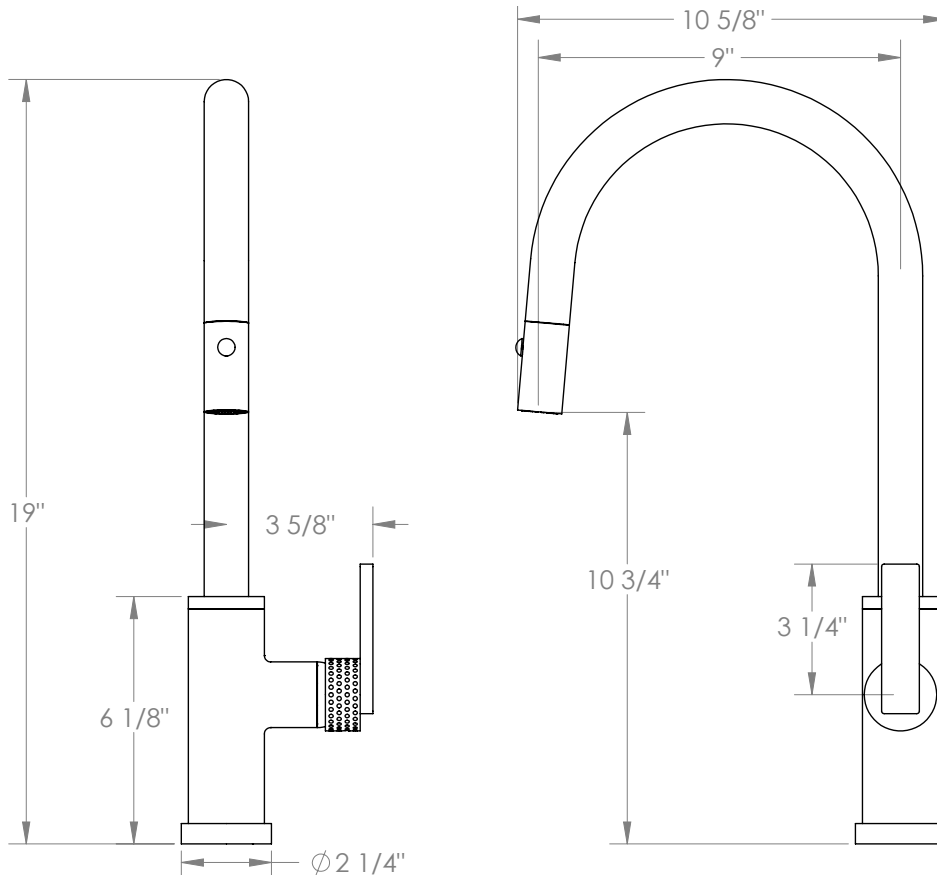

# WATERMARK

BROOKLYN, NEW YORK

*Lily*

**71-7.3PG2-LLP5**

Deck Mounted, Gooseneck, Monoblock Kitchen  
Faucet with Pull Down Spray - High Spout

- Pullout Hose Length: 14-16" (Final Length May Vary Depending on Spout Type)
- Fits Deck Up To 1-1/2" Thick
- Recommended Mounting Hole: 1-3/8"
- All Lead-Free Brass Construction
- Flow Rate: 1.75 GPM
- Ceramic Mixing Cartridge
- 2 Flow Patterns, Aerated and Spray, Controlled By One Button
- 360° Rotating Spout with Magnetic Docking for Spray
- Professional Installation Required

Available in all finishes shown on the [Watermark Designs website](https://www.watermark-designs.com)

Meets the applicable requirements of ASME A112.18.1-2005/CSA B125.1-05, entitled "Plumbing Supply Fittings".

Watermark Designs reserves the right to make revisions without notice to produce specifications. All product dimensions are nominal.

09/2023

350 Dewitt Ave. Brooklyn, NY 11207 USA | T: 1 718 257 2800 | F: 1 718 257 2144 | [customerservice@watermark-designs.com](mailto:customerservice@watermark-designs.com)