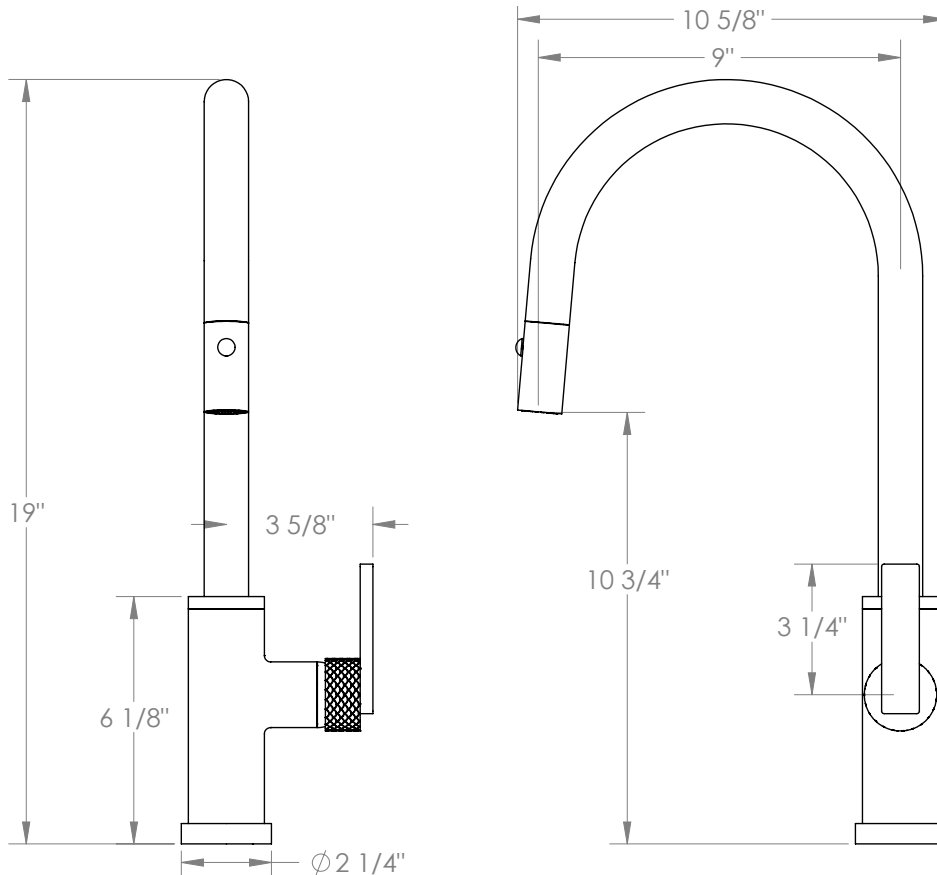

# WATERMARK

BROOKLYN, NEW YORK

*Lily*

**71-7.3PG2-LLO6**

Deck Mounted, Gooseneck, Monoblock Kitchen  
Faucet with Pull Down Spray - High Spout

- Pullout Hose Length: 14-16" (Final Length May Vary Depending on Spout Type)
- Fits Deck Up To 1-1/2" Thick
- Recommended Mounting Hole: 1-3/8"
- All Lead-Free Brass Construction
- Flow Rate: 1.75 GPM
- Ceramic Mixing Cartridge
- 2 Flow Patterns, Aerated and Spray, Controlled By One Button
- 360° Rotating Spout with Magnetic Docking for Spray
- Professional Installation Required

Available in all finishes shown on the [Watermark Designs website](https://www.watermarkdesigns.com)

Meets the applicable requirements of ASME A112.18.1-2005/CSA B125.1-05, entitled "Plumbing Supply Fittings".

Watermark Designs reserves the right to make revisions without notice to produce specifications. All product dimensions are nominal.

09/2023

350 Dewitt Ave. Brooklyn, NY 11207 USA | T: 1 718 257 2800 | F: 1 718 257 2144 | [customerservice@watermark-designs.com](mailto:customerservice@watermark-designs.com)