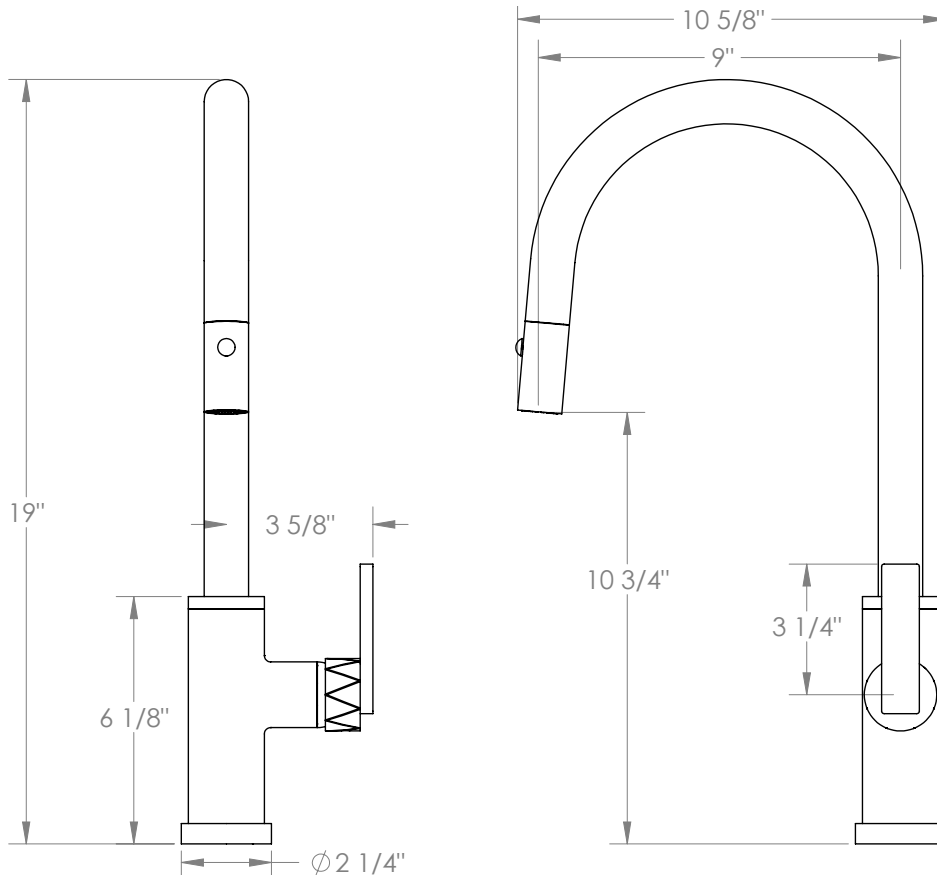

WATERMARK

BROOKLYN, NEW YORK

Lily

71-7.3PG2-LLD4

Deck Mounted, Gooseneck, Monoblock Kitchen
Faucet with Pull Down Spray - High Spout

- Pullout Hose Length: 14-16" (Final Length May Vary Depending on Spout Type)
- Fits Deck Up To 1-1/2" Thick
- Recommended Mounting Hole: 1-3/8"
- All Lead-Free Brass Construction
- Flow Rate: 1.75 GPM
- Ceramic Mixing Cartridge
- 2 Flow Patterns, Aerated and Spray, Controlled By One Button
- 360° Rotating Spout with Magnetic Docking for Spray
- Professional Installation Required

Available in all finishes shown on the [Watermark Designs website](https://www.watermark-designs.com)

Meets the applicable requirements of ASME A112.18.1-2005/CSA B125.1-05, entitled "Plumbing Supply Fittings".

Watermark Designs reserves the right to make revisions without notice to produce specifications. All product dimensions are nominal.

09/2023

350 Dewitt Ave. Brooklyn, NY 11207 USA | T: 1 718 257 2800 | F: 1 718 257 2144 | customerservice@watermark-designs.com