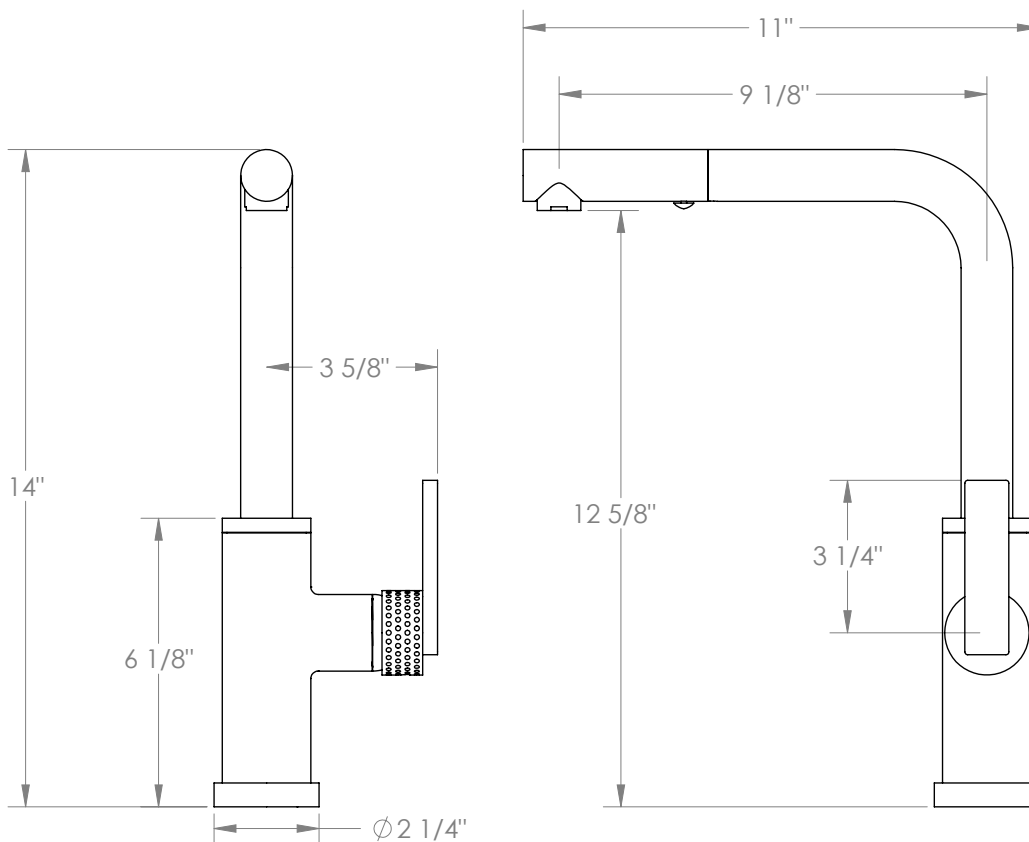

WATERMARK

BROOKLYN, NEW YORK

Lily

71-7.3P3-LLP5

Deck Mounted, Monoblock Faucet with Pull Out
Spray - Low Spout

- Pullout Hose Length: 14-16" (Final Length May Vary Depending on Spout Type)
- Fits Deck Up To 1-1/2" Thick
- Recommended Mounting Hole: 1-3/8"
- All Lead-Free Brass Construction
- Flow Rate: 1.75 GPM
- Ceramic Mixing Cartridge
- 2 Flow Patterns, Aerated and Spray, Controlled By One Button
- 360° Rotating Spout with Magnetic Docking for Spray
- Professional Installation Required

Available in all finishes shown on the [Watermark Designs website](https://www.watermark-designs.com)

Meets the applicable requirements of ASME A112.18.1-2005/CSA B125.1-05, entitled "Plumbing Supply Fittings".

Watermark Designs reserves the right to make revisions without notice to produce specifications. All product dimensions are nominal.

09/2023

350 Dewitt Ave. Brooklyn, NY 11207 USA | T: 1 718 257 2800 | F: 1 718 257 2144 | customerservice@watermark-designs.com