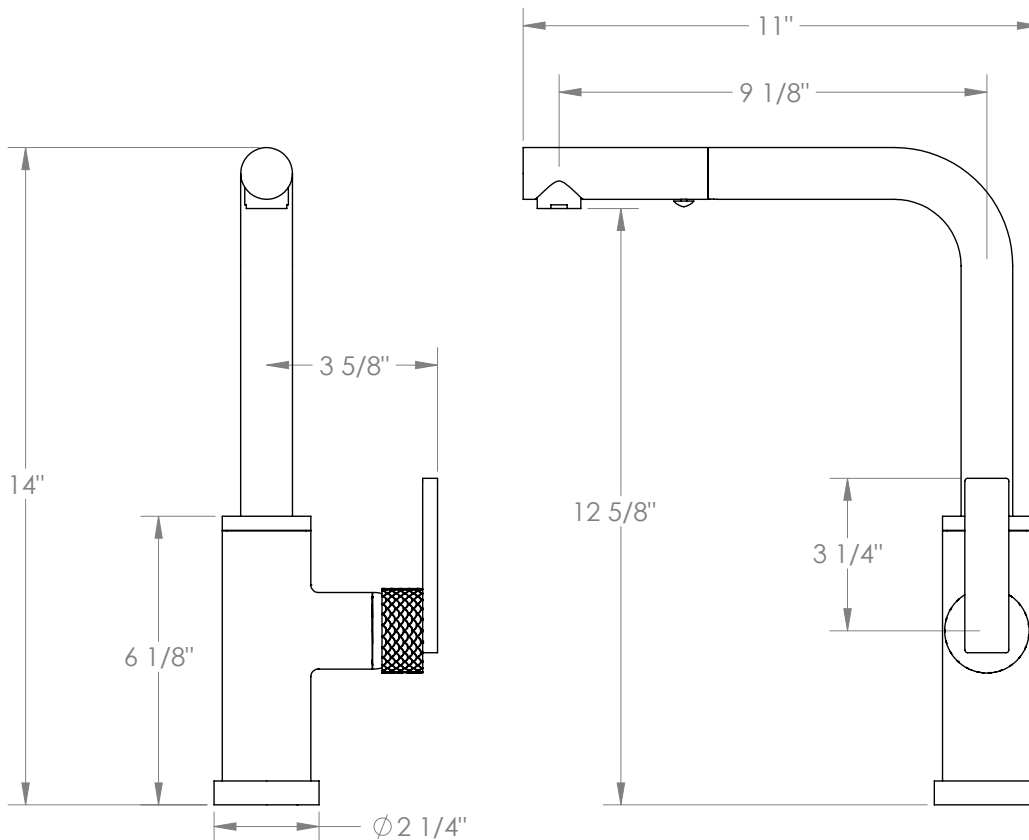

WATERMARK

BROOKLYN, NEW YORK

Lily

71-7.3P3-LLO6

Deck Mounted, Monoblock Faucet with Pull Out
Spray - Low Spout

- Pullout Hose Length: 14-16" (Final Length May Vary Depending on Spout Type)
- Fits Deck Up To 1-1/2" Thick
- Recommended Mounting Hole: 1-3/8"
- All Lead-Free Brass Construction
- Flow Rate: 1.75 GPM
- Ceramic Mixing Cartridge
- 2 Flow Patterns, Aerated and Spray, Controlled By One Button
- 360° Rotating Spout with Magnetic Docking for Spray
- Professional Installation Required

Available in all finishes shown on the [Watermark Designs website](https://www.watermark-designs.com)

Meets the applicable requirements of ASME A112.18.1-2005/CSA B125.1-05, entitled "Plumbing Supply Fittings".

Watermark Designs reserves the right to make revisions without notice to produce specifications. All product dimensions are nominal.

09/2023

350 Dewitt Ave. Brooklyn, NY 11207 USA | T: 1 718 257 2800 | F: 1 718 257 2144 | customerservice@watermark-designs.com