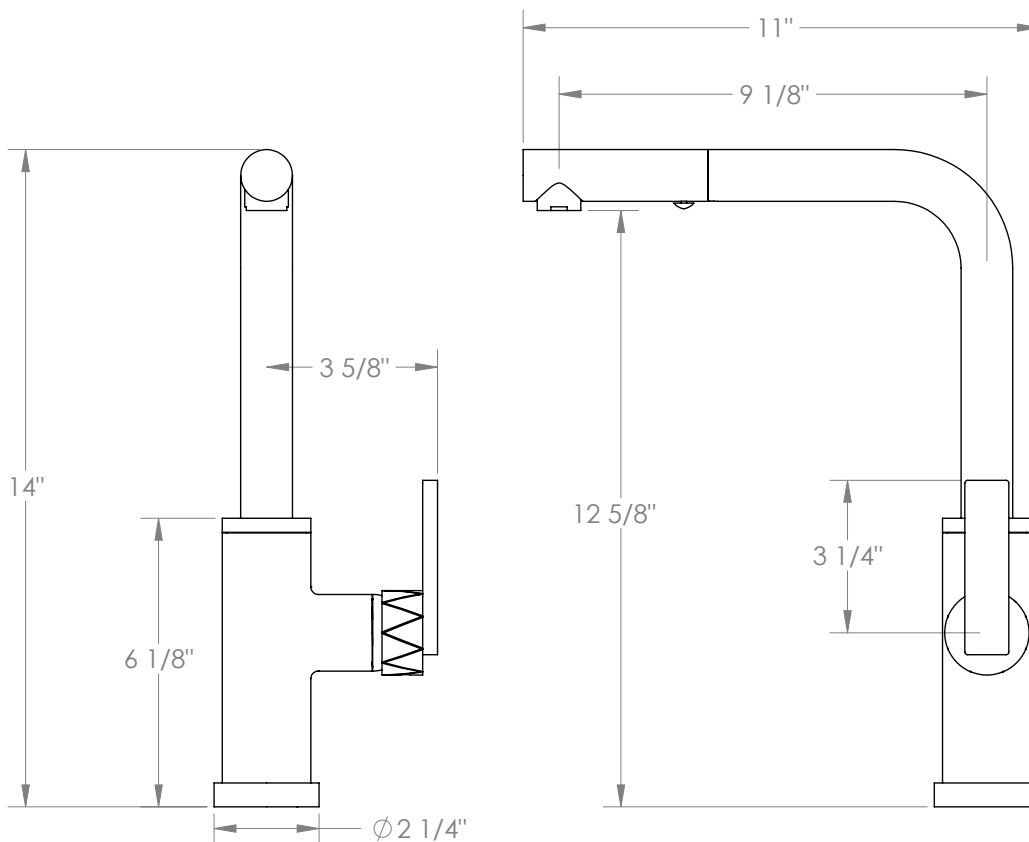

WATERMARK

BROOKLYN, NEW YORK

Lily

71-7.3P3-LLD4

Deck Mounted, Monoblock Faucet with Pull Out Spray - Low Spout

- Pullout Hose Length: 14-16" (Final Length May Vary Depending on Spout Type)
- Fits Deck Up To 1-1/2" Thick
- Recommended Mounting Hole: 1-3/8"
- All Lead-Free Brass Construction
- Flow Rate: 1.75 GPM
- Ceramic Mixing Cartridge
- 2 Flow Patterns, Aerated and Spray, Controlled By One Button
- 360° Rotating Spout with Magnetic Docking for Spray
- Professional Installation Required

Available in all finishes shown on the [Watermark Designs website](https://www.watermark-designs.com)

Meets the applicable requirements of ASME A112.18.1-2005/CSA B125.1-05, entitled "Plumbing Supply Fittings".

Watermark Designs reserves the right to make revisions without notice to produce specifications. All product dimensions are nominal.

09/2023

350 Dewitt Ave. Brooklyn, NY 11207 USA | T: 1 718 257 2800 | F: 1 718 257 2144 | customerservice@watermark-designs.com