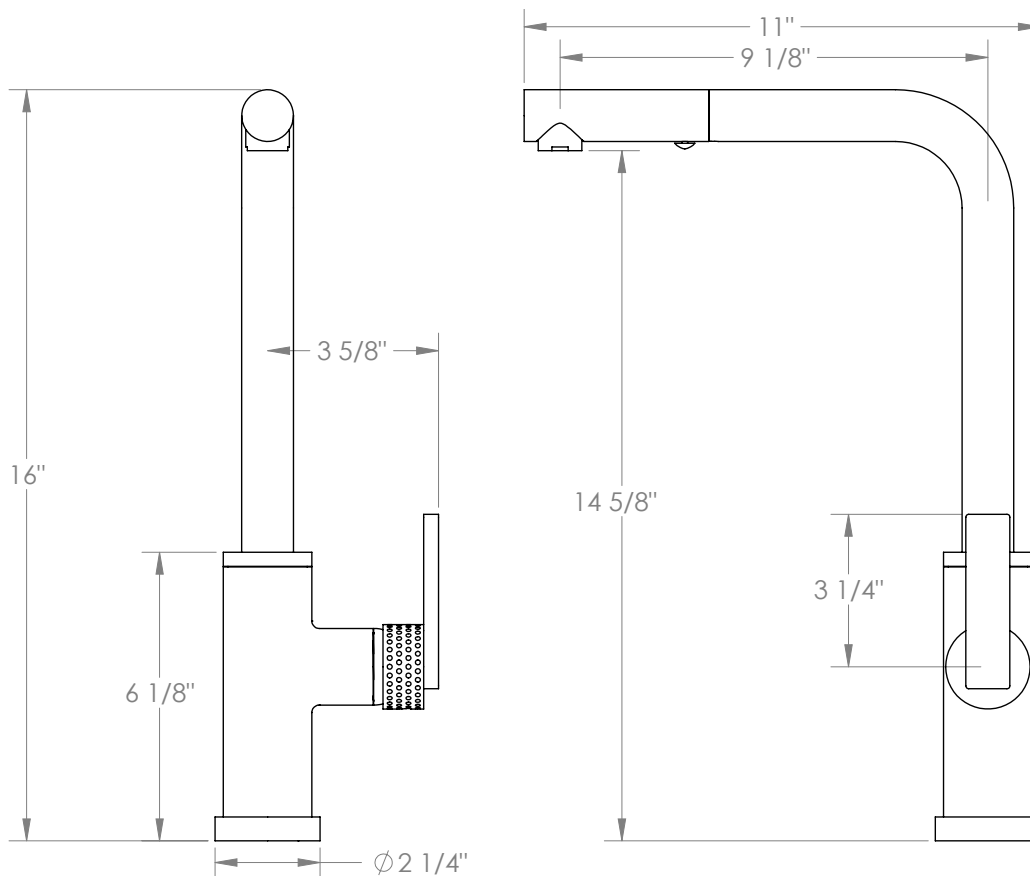

WATERMARK

BROOKLYN, NEW YORK

Lily

71-7.3P1-LLP5

Deck Mounted, Monoblock Faucet with Pull Out
Spray - High Spout

- Pullout Hose Length: 14-16" (Final Length May Vary Depending on Spout Type)
- Fits Deck Up To 1-1/2" Thick
- Recommended Mounting Hole: 1-3/8"
- All Lead-Free Brass Construction
- Flow Rate: 1.75 GPM
- Ceramic Mixing Cartridge
- 2 Flow Patterns, Aerated and Spray, Controlled By One Button
- 360° Rotating Spout with Magnetic Docking for Spray
- Professional Installation Required

Available in all finishes shown on the [Watermark Designs website](https://www.watermark-designs.com)

Meets the applicable requirements of ASME A112.18.1-2005/CSA B125.1-05, entitled "Plumbing Supply Fittings".

Watermark Designs reserves the right to make revisions without notice to produce specifications. All product dimensions are nominal.

09/2023

350 Dewitt Ave. Brooklyn, NY 11207 USA | T: 1 718 257 2800 | F: 1 718 257 2144 | customerservice@watermark-designs.com