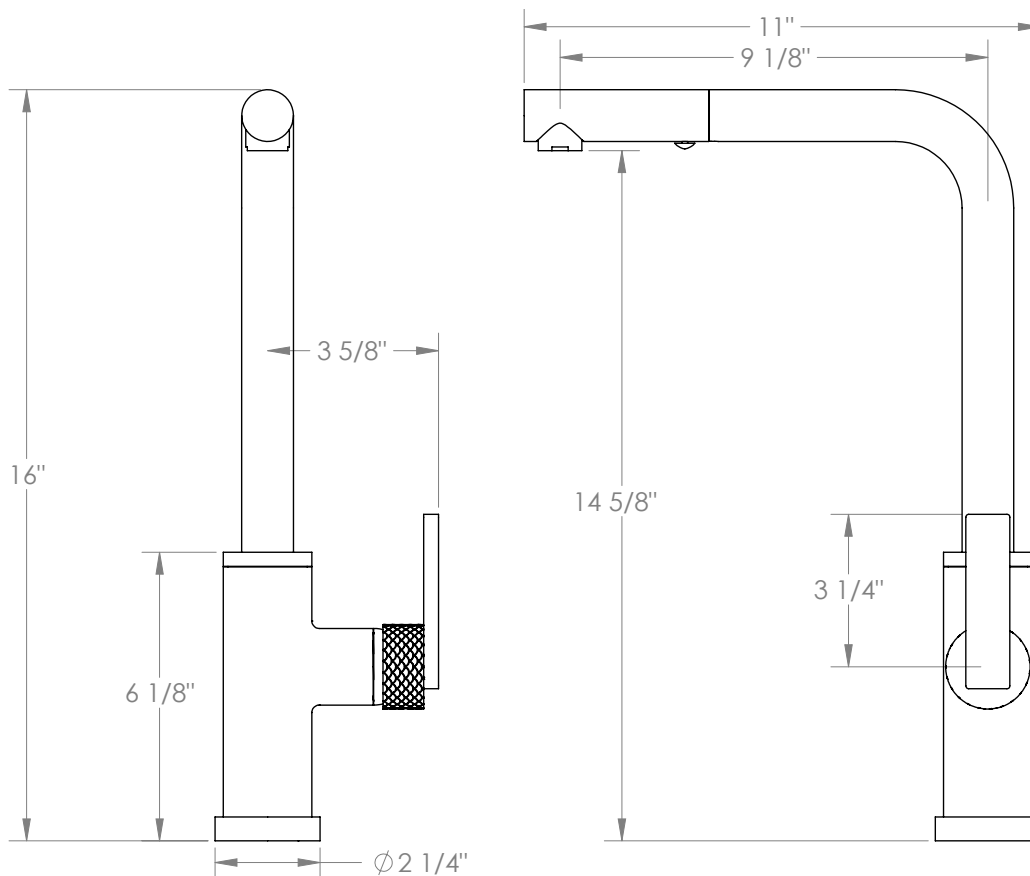

WATERMARK

BROOKLYN, NEW YORK

Lily

71-7.3P1-LLO6

Deck Mounted, Monoblock Faucet with Pull Out
Spray - High Spout

- Pullout Hose Length: 14-16" (Final Length May Vary Depending on Spout Type)
- Fits Deck Up To 1-1/2" Thick
- Recommended Mounting Hole: 1-3/8"
- All Lead-Free Brass Construction
- Flow Rate: 1.75 GPM
- Ceramic Mixing Cartridge
- 2 Flow Patterns, Aerated and Spray, Controlled By One Button
- 360° Rotating Spout with Magnetic Docking for Spray
- Professional Installation Required

Available in all finishes shown on the [Watermark Designs website](https://www.watermark-designs.com)

Meets the applicable requirements of ASME A112.18.1-2005/CSA B125.1-05, entitled "Plumbing Supply Fittings".

Watermark Designs reserves the right to make revisions without notice to produce specifications. All product dimensions are nominal.

09/2023

350 Dewitt Ave. Brooklyn, NY 11207 USA | T: 1 718 257 2800 | F: 1 718 257 2144 | customerservice@watermark-designs.com