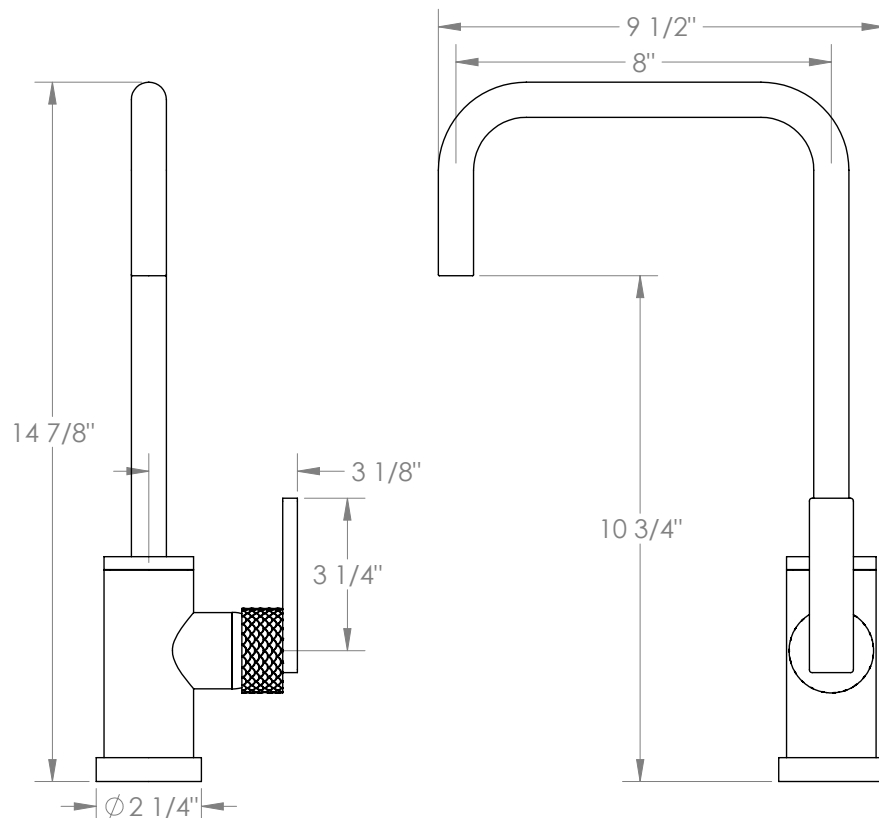

# WATERMARK

BROOKLYN, NEW YORK

*Lily*  
**71-7.3-LLO6**

Deck Mounted, Monoblock Kitchen Faucet

- Fits Deck Up To 1-1/2" Thick
- Recommended Mounting Hole: 1-3/8"
- All Lead-Free Brass Construction
- Flow Rate: 1.75 GPM
- Ceramic Mixing Cartridge
- 360° Rotating Spout
- Professional Installation Required

Available in all finishes shown on the [Watermark Designs website](#)

Meets the applicable requirements of ASME A112.18.1-2005/CSA B125.1-05, entitled "Plumbing Supply Fittings".

Watermark Designs reserves the right to make revisions without notice to produce specifications. All product dimensions are nominal.