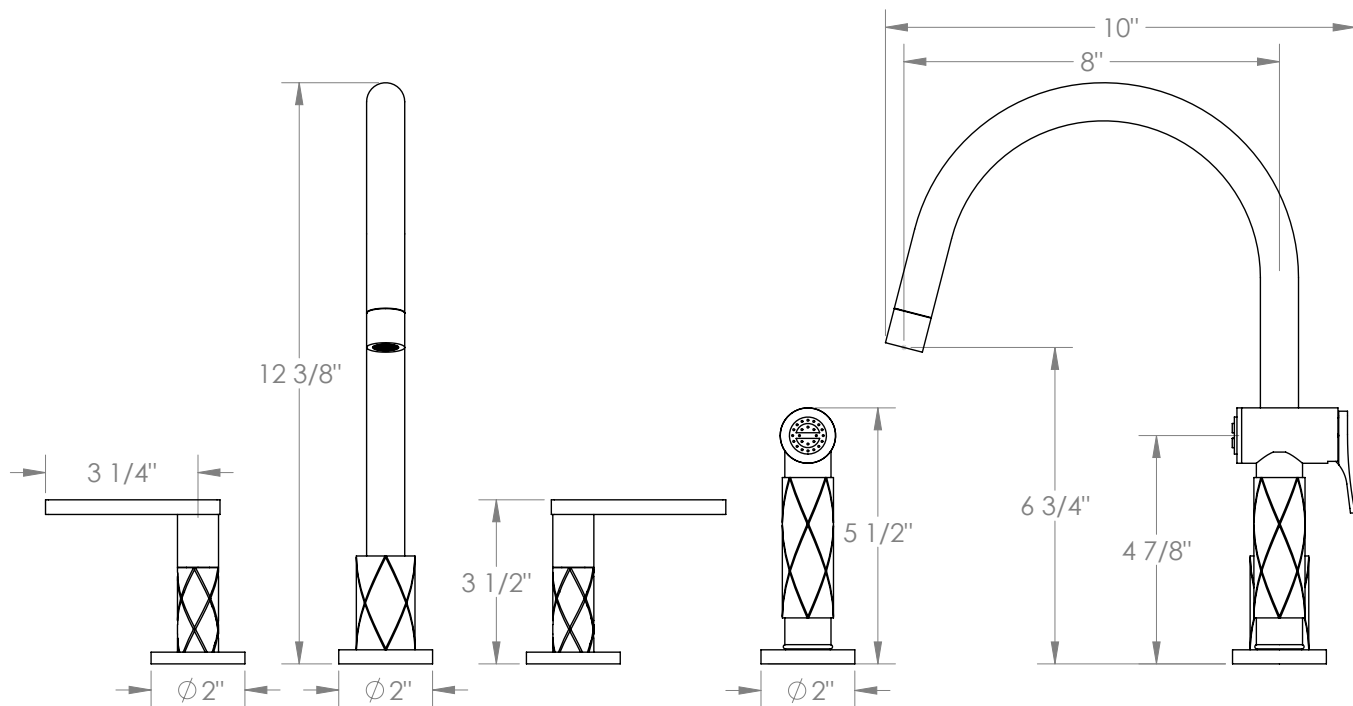

WATERMARK

BROOKLYN, NEW YORK

Lily

71-7.1G-LLD4

Deck Mounted, Two Handle, Gooseneck Faucet
with Side Spray

- Side Spray Hose Length: 50" (Final Length May Vary)
- Fits Deck Up To 1-3/4" Thick
- Recommended Mounting Hole: 1-3/8"
- All Lead-Free Brass Construction
- Flow Rate: 1.75 GPM
- 1/4 Turn Ceramic Cartridge
- 360° Rotating Spout
- Professional Installation Required

Available in all finishes shown on the [Watermark Designs website](https://www.watermark-designs.com)

Meets the applicable requirements of ASME A112.18.1-2005/CSA B125.1-05, entitled "Plumbing Supply Fittings".

Watermark Designs reserves the right to make revisions without notice to produce specifications. All product dimensions are nominal.

02/2022

350 Dewitt Ave. Brooklyn, NY 11207 USA | T: 1 718 257 2800 | F: 1 718 257 2144 | customerservice@watermark-designs.com