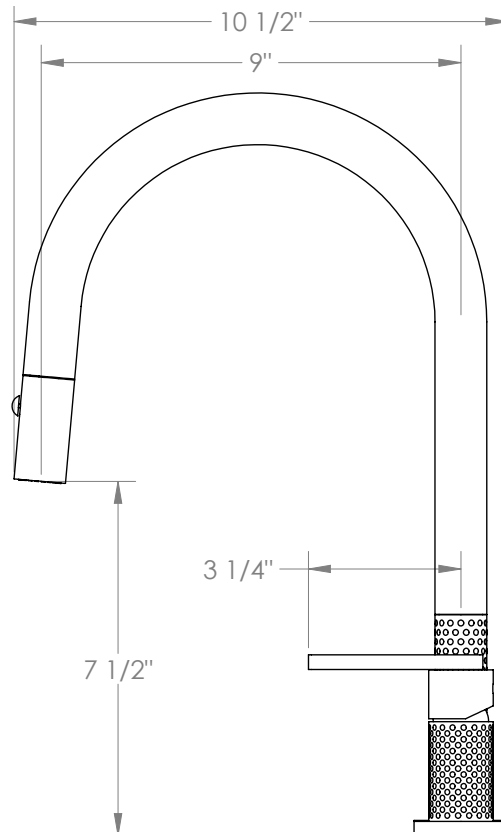

WATERMARK

BROOKLYN, NEW YORK

Lily

71-7.1.3PG2-LLP5V

Deck Mounted, Single Handle, Gooseneck
Faucet with Pull Down Spray - High Spout

- Pullout Hose Length: 14-16" (Final Length May Vary Depending on Spout Type)
- Fits Deck Up To 2-1/2" Thick
- Recommended Mounting Hole: 1-3/8"
- All Lead-Free Brass Construction
- Flow Rate: 1.75 GPM
- Ceramic Mixing Cartridge
- 2 Flow Patterns, Aerated and Spray, Controlled By One Button
- 360° Rotating Spout with Magnetic Docking for Spray
- Professional Installation Required

Available in all finishes shown on the [Watermark Designs website](https://www.watermark-designs.com)

Meets the applicable requirements of ASME A112.18.1-2005/CSA B125.1-05, entitled "Plumbing Supply Fittings".

Watermark Designs reserves the right to make revisions without notice to produce specifications. All product dimensions are nominal.

09/2023

350 Dewitt Ave. Brooklyn, NY 11207 USA | T: 1 718 257 2800 | F: 1 718 257 2144 | customerservice@watermark-designs.com