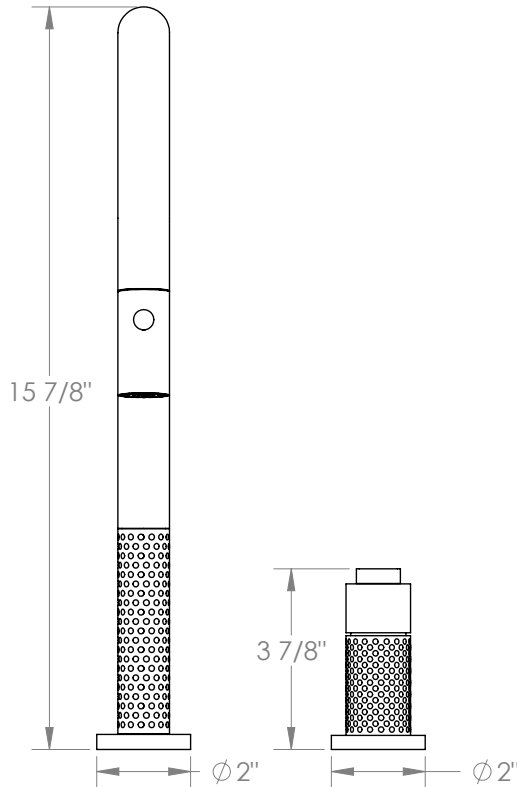

WATERMARK

BROOKLYN, NEW YORK

Lily

71-7.1.3PG2-LLP5V

Deck Mounted, Single Handle, Gooseneck
Faucet with Pull Down Spray - High Spout

- Pullout Hose Length: 14-16" (Final Length May Vary Depending on Spout Type)
- Fits Deck Up To 2-1/2" Thick
- Recommended Mounting Hole: 1-3/8"
- All Lead-Free Brass Construction
- Flow Rate: 1.75 GPM
- Ceramic Mixing Cartridge
- 2 Flow Patterns, Aerated and Spray, Controlled By One Button
- 360° Rotating Spout with Magnetic Docking for Spray
- Professional Installation Required

Available in all finishes shown on the [Watermark Designs website](https://www.watermark-designs.com)

Meets the applicable requirements of ASME A112.18.1-2005/CSA B125.1-05, entitled "Plumbing Supply Fittings".

Watermark Designs reserves the right to make revisions without notice to produce specifications. All product dimensions are nominal.

09/2023

350 Dewitt Ave. Brooklyn, NY 11207 USA | T: 1 718 257 2800 | F: 1 718 257 2144 | customerservice@watermark-designs.com