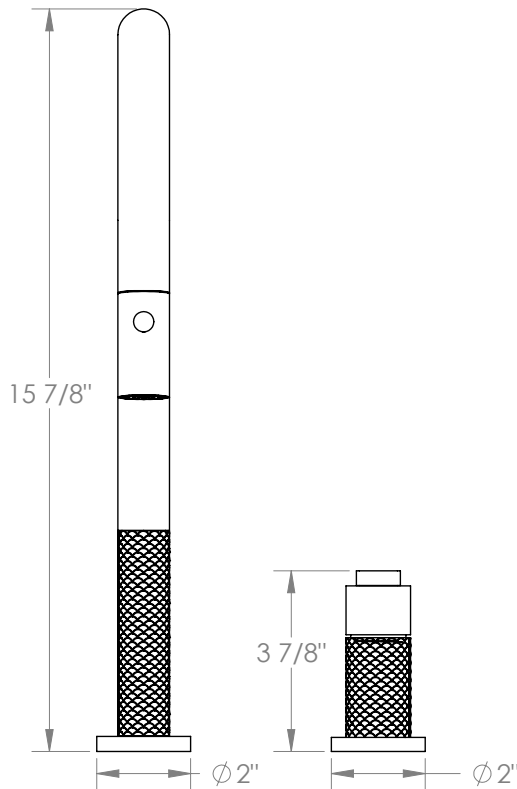

WATERMARK

BROOKLYN, NEW YORK

Lily

71-7.1.3PG2-LLO6V

Deck Mounted, Single Handle, Gooseneck
Faucet with Pull Down Spray - High Spout

- Pullout Hose Length: 14-16" (Final Length May Vary Depending on Spout Type)
- Fits Deck Up To 2-1/2" Thick
- Recommended Mounting Hole: 1-3/8"
- All Lead-Free Brass Construction
- Flow Rate: 1.75 GPM
- Ceramic Mixing Cartridge
- 2 Flow Patterns, Aerated and Spray, Controlled By One Button
- 360° Rotating Spout with Magnetic Docking for Spray
- Professional Installation Required

Available in all finishes shown on the [Watermark Designs website](https://www.watermark-designs.com)

Meets the applicable requirements of ASME A112.18.1-2005/CSA B125.1-05, entitled "Plumbing Supply Fittings".

Watermark Designs reserves the right to make revisions without notice to produce specifications. All product dimensions are nominal.

09/2023

350 Dewitt Ave. Brooklyn, NY 11207 USA | T: 1 718 257 2800 | F: 1 718 257 2144 | customerservice@watermark-designs.com