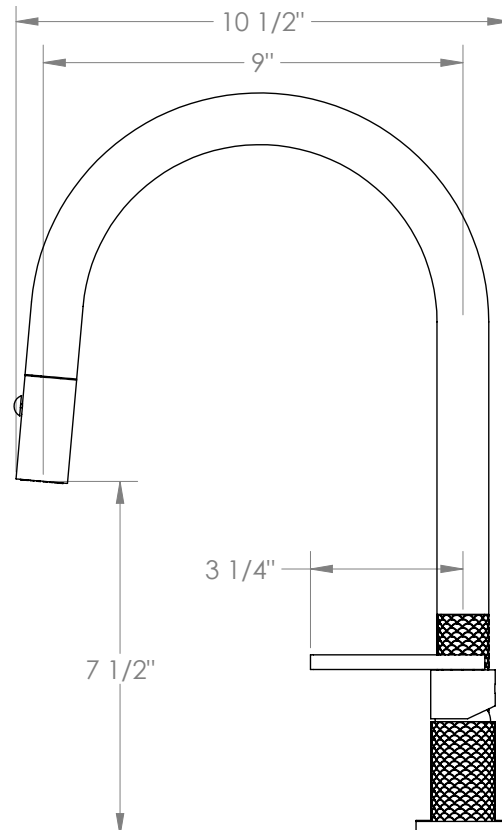

WATERMARK

BROOKLYN, NEW YORK

Lily

71-7.1.3PG2-LLO6V

Deck Mounted, Single Handle, Gooseneck
Faucet with Pull Down Spray - High Spout

- Pullout Hose Length: 14-16" (Final Length May Vary Depending on Spout Type)
- Fits Deck Up To 2-1/2" Thick
- Recommended Mounting Hole: 1-3/8"
- All Lead-Free Brass Construction
- Flow Rate: 1.75 GPM
- Ceramic Mixing Cartridge
- 2 Flow Patterns, Aerated and Spray, Controlled By One Button
- 360° Rotating Spout with Magnetic Docking for Spray
- Professional Installation Required

Available in all finishes shown on the [Watermark Designs website](https://www.watermark-designs.com)

Meets the applicable requirements of ASME A112.18.1-2005/CSA B125.1-05, entitled "Plumbing Supply Fittings".

Watermark Designs reserves the right to make revisions without notice to produce specifications. All product dimensions are nominal.

09/2023

350 Dewitt Ave. Brooklyn, NY 11207 USA | T: 1 718 257 2800 | F: 1 718 257 2144 | customerservice@watermark-designs.com