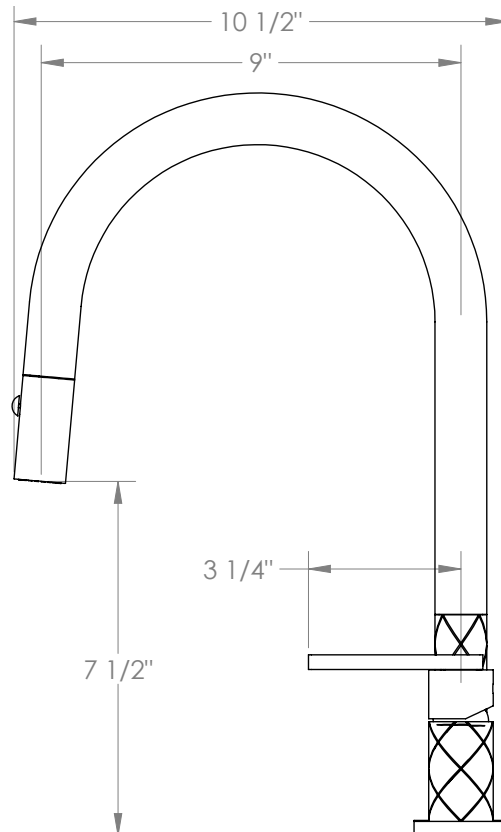

Lily

71-7.1.3PG2-LLD4V

Deck Mounted, Single Handle, Gooseneck
Faucet with Pull Down Spray - High Spout

- Pullout Hose Length: 14-16" (Final Length May Vary Depending on Spout Type)
- Fits Deck Up To 2-1/2" Thick
- Recommended Mounting Hole: 1-3/8"
- All Lead-Free Brass Construction
- Flow Rate: 1.75 GPM
- Ceramic Mixing Cartridge
- 2 Flow Patterns, Aerated and Spray, Controlled By One Button
- 360° Rotating Spout with Magnetic Docking for Spray
- Professional Installation Required

Available in all finishes shown on the [Watermark Designs website](https://www.watermark-designs.com)