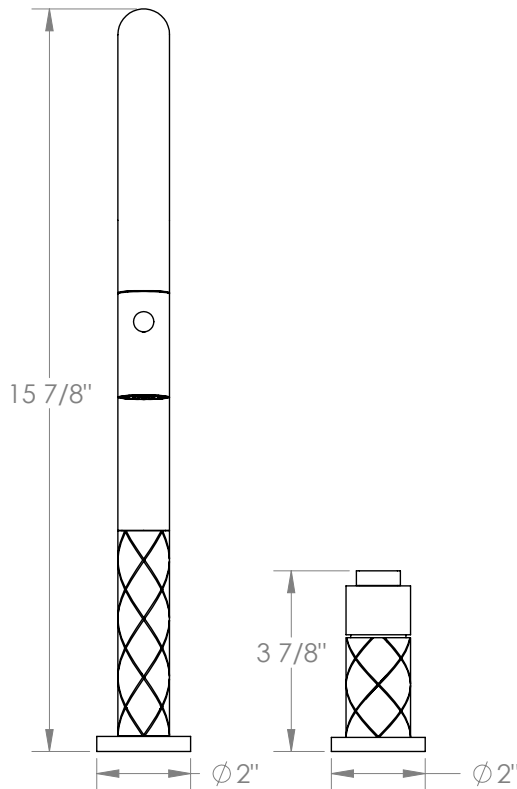

WATERMARK

BROOKLYN, NEW YORK

Lily

71-7.1.3PG2-LLD4V

Deck Mounted, Single Handle, Gooseneck
Faucet with Pull Down Spray - High Spout

- Pullout Hose Length: 14-16" (Final Length May Vary Depending on Spout Type)
- Fits Deck Up To 2-1/2" Thick
- Recommended Mounting Hole: 1-3/8"
- All Lead-Free Brass Construction
- Flow Rate: 1.75 GPM
- Ceramic Mixing Cartridge
- 2 Flow Patterns, Aerated and Spray, Controlled By One Button
- 360° Rotating Spout with Magnetic Docking for Spray
- Professional Installation Required

Available in all finishes shown on the [Watermark Designs website](https://www.watermark-designs.com)

Meets the applicable requirements of ASME A112.18.1-2005/CSA B125.1-05, entitled "Plumbing Supply Fittings".