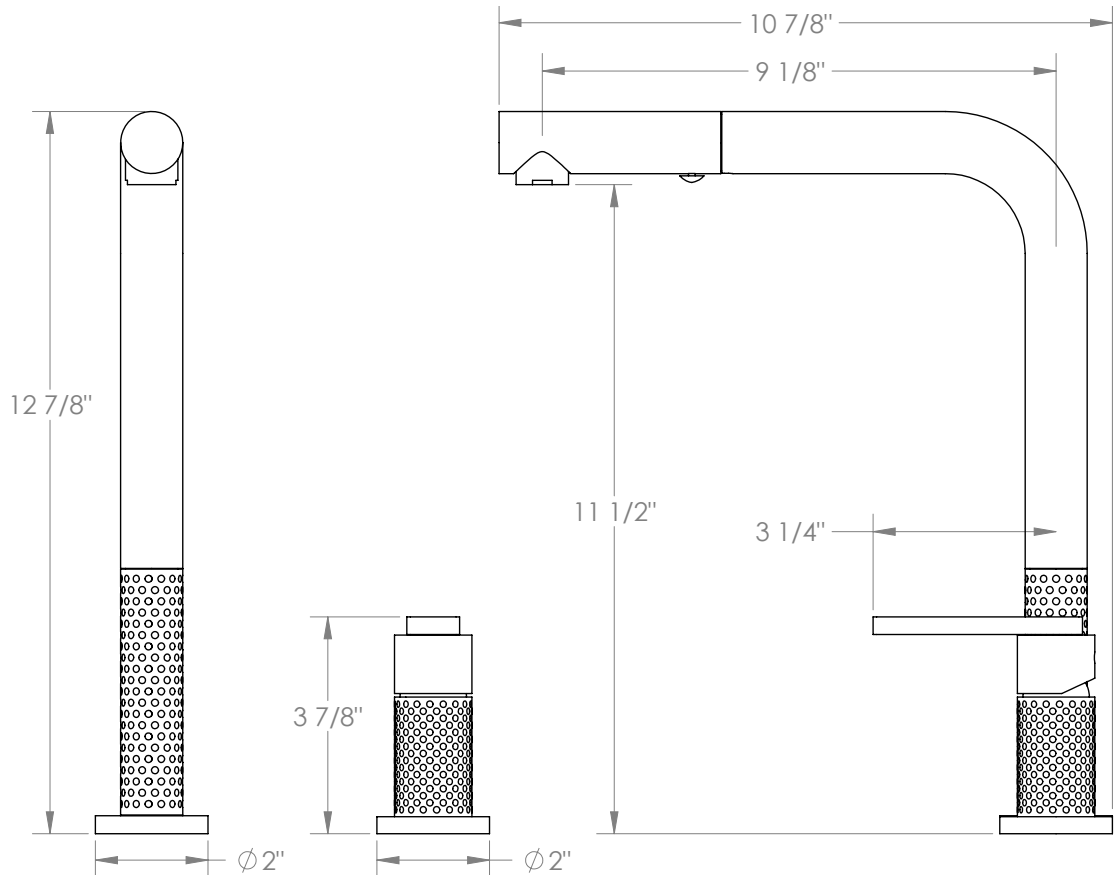

WATERMARK

BROOKLYN, NEW YORK

Available in all finishes shown on the [Watermark Designs website](https://www.watermark-designs.com)

Lily

71-7.1.3P1-LLP5V

Deck Mounted, Single Handle Faucet with Pull out Faucet - High Spout

- Pullout Hose Length: 14-16" (Final Length May Vary Depending on Spout Type)
- Fits Deck Up To 2-1/2" Thick
- Recommended Mounting Hole: 1-3/8"
- All Lead-Free Brass Construction
- Flow Rate: 1.75 GPM
- Ceramic Mixing Cartridge
- 2 Flow Patterns, Aerated and Spray, Controlled By One Button
- 360° Rotating Spout with Magnetic Docking for Spray
- Professional Installation Required

Meets the applicable requirements of ASME A112.18.1-2005/CSA B125.1-05, entitled "Plumbing Supply Fittings".

Watermark Designs reserves the right to make revisions without notice to produce specifications. All product dimensions are nominal.