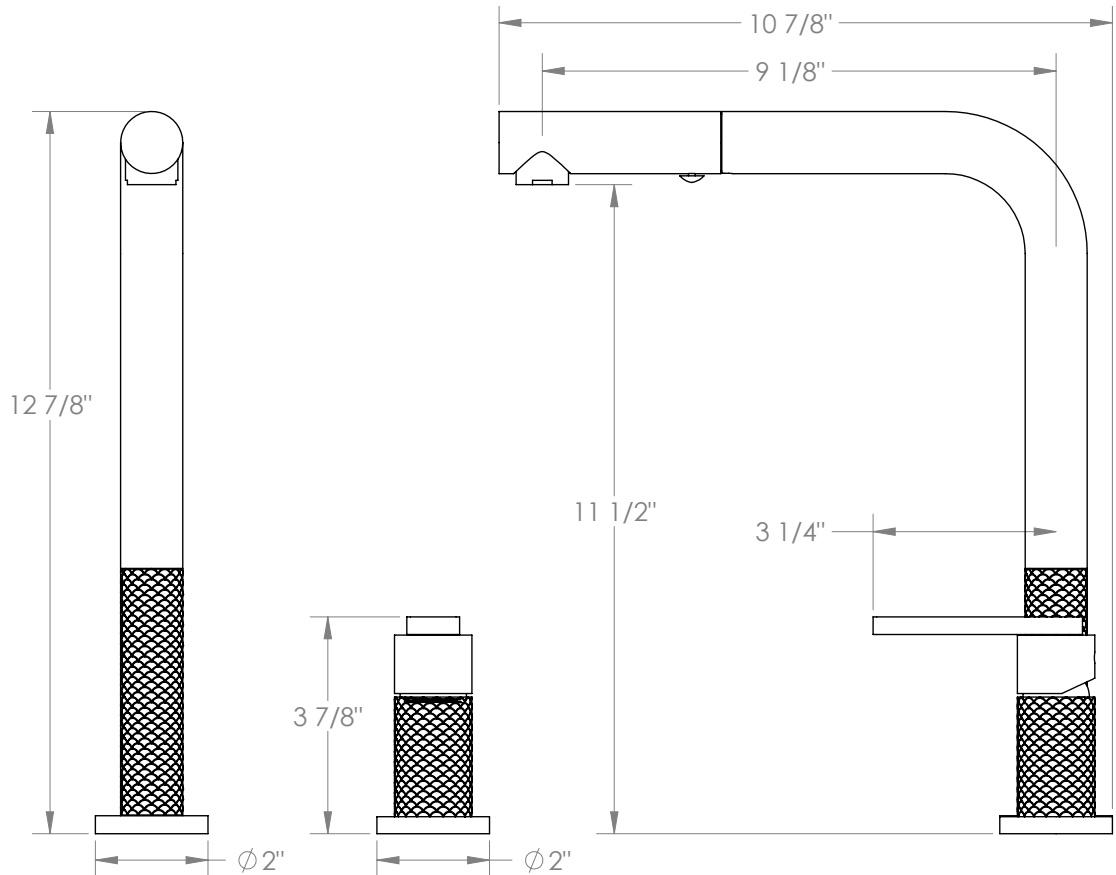

WATERMARK

BROOKLYN, NEW YORK

Available in all finishes shown on the [Watermark Designs website](https://www.watermark-designs.com)

Lily

71-7.1.3P1-LLO6V

Deck Mounted, Single Handle Faucet with Pull out Faucet - High Spout

- Pullout Hose Length: 14-16" (Final Length May Vary Depending on Spout Type)
- Fits Deck Up To 2-1/2" Thick
- Recommended Mounting Hole: 1-3/8"
- All Lead-Free Brass Construction
- Flow Rate: 1.75 GPM
- Ceramic Mixing Cartridge
- 2 Flow Patterns, Aerated and Spray, Controlled By One Button
- 360° Rotating Spout with Magnetic Docking for Spray
- Professional Installation Required

Meets the applicable requirements of ASME A112.18.1-2005/CSA B125.1-05, entitled "Plumbing Supply Fittings".

Watermark Designs reserves the right to make revisions without notice to produce specifications. All product dimensions are nominal.