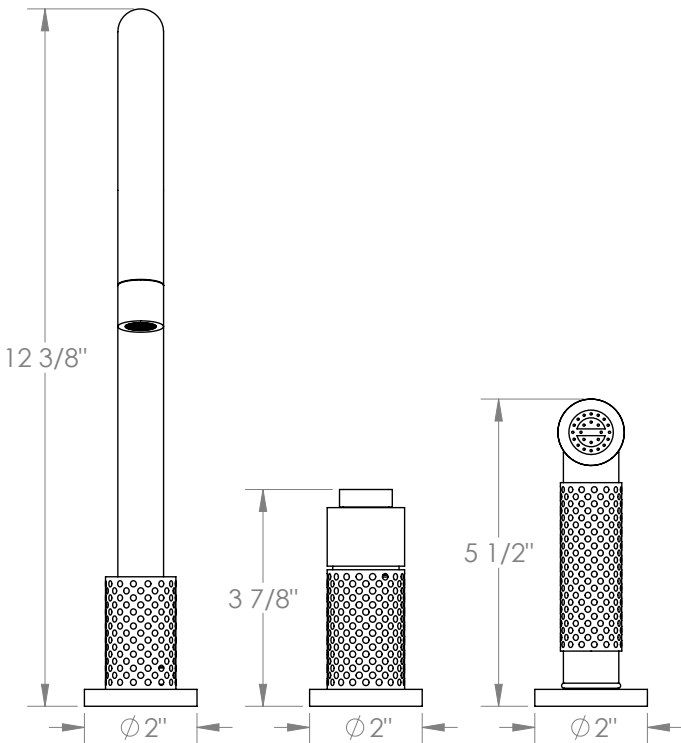

WATERMARK

BROOKLYN, NEW YORK

Lily

71-7.1.3GA-LLP5V

Deck Mounted, Single Handle, Gooseneck
Faucet with Side Spray

- Side Spray Hose Length: 50" (Final Length May Vary)
- Fits Deck Up To 1-3/4" Thick
- Recommended Mounting Hole: 1-3/8"
- All Lead-Free Brass Construction
- Flow Rate: 1.75 GPM
- Ceramic Mixing Cartridge
- 360° Rotating Spout
- Professional Installation Required

Available in all finishes shown on the [Watermark Designs website](https://www.watermark-designs.com)

Meets the applicable requirements of ASME A112.18.1-2005/CSA B125.1-05, entitled "Plumbing Supply Fittings".

Watermark Designs reserves the right to make revisions without notice to produce specifications. All product dimensions are nominal.

09/2023

350 Dewitt Ave. Brooklyn, NY 11207 USA | T: 1 718 257 2800 | F: 1 718 257 2144 | customerservice@watermark-designs.com