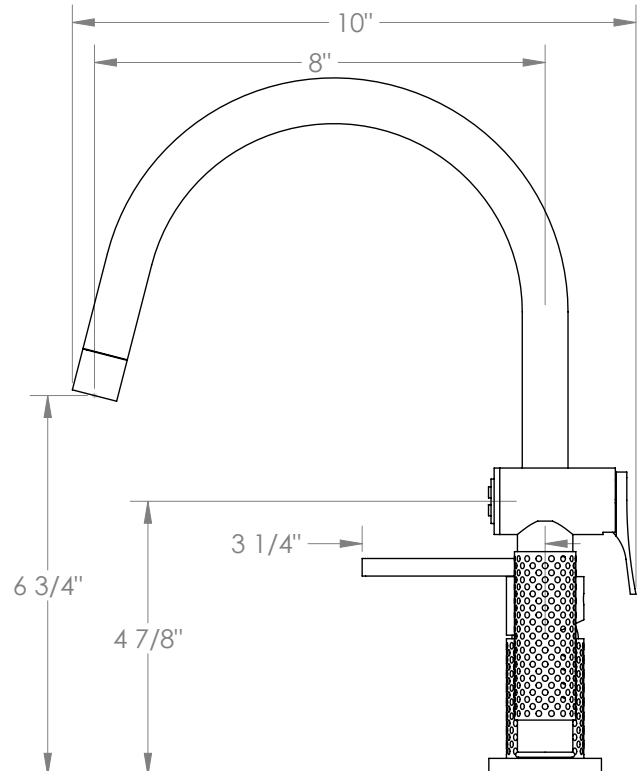

WATERMARK

BROOKLYN, NEW YORK

Lily

71-7.1.3GA-LLP5V

Deck Mounted, Single Handle, Gooseneck
Faucet with Side Spray

- Side Spray Hose Length: 50" (Final Length May Vary)
- Fits Deck Up To 1-3/4" Thick
- Recommended Mounting Hole: 1-3/8"
- All Lead-Free Brass Construction
- Flow Rate: 1.75 GPM
- Ceramic Mixing Cartridge
- 360° Rotating Spout
- Professional Installation Required

Available in all finishes shown on the [Watermark Designs website](https://www.watermark-designs.com)

Meets the applicable requirements of ASME A112.18.1-2005/CSA B125.1-05, entitled "Plumbing Supply Fittings".

Watermark Designs reserves the right to make revisions without notice to produce specifications. All product dimensions are nominal.

09/2023

350 Dewitt Ave. Brooklyn, NY 11207 USA | T: 1 718 257 2800 | F: 1 718 257 2144 | customerservice@watermark-designs.com