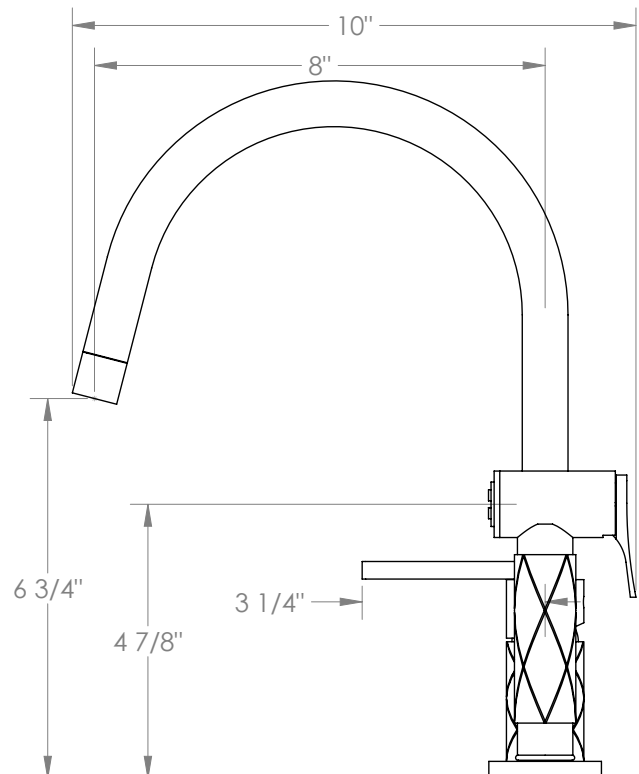

WATERMARK

BROOKLYN, NEW YORK

Lily

71-7.1.3GA-LLD4V

Deck Mounted, Single Handle, Gooseneck
Faucet with Side Spray

- Side Spray Hose Length: 50" (Final Length May Vary)
- Fits Deck Up To 1-3/4" Thick
- Recommended Mounting Hole: 1-3/8"
- All Lead-Free Brass Construction
- Flow Rate: 1.75 GPM
- Ceramic Mixing Cartridge
- 360° Rotating Spout
- Professional Installation Required

Available in all finishes shown on the [Watermark Designs website](https://www.watermarkdesigns.com)

Meets the applicable requirements of ASME A112.18.1-2005/CSA B125.1-05, entitled "Plumbing Supply Fittings".

Watermark Designs reserves the right to make revisions without notice to produce specifications. All product dimensions are nominal.

09/2023

350 Dewitt Ave. Brooklyn, NY 11207 USA | T: 1 718 257 2800 | F: 1 718 257 2144 | customerservice@watermark-designs.com