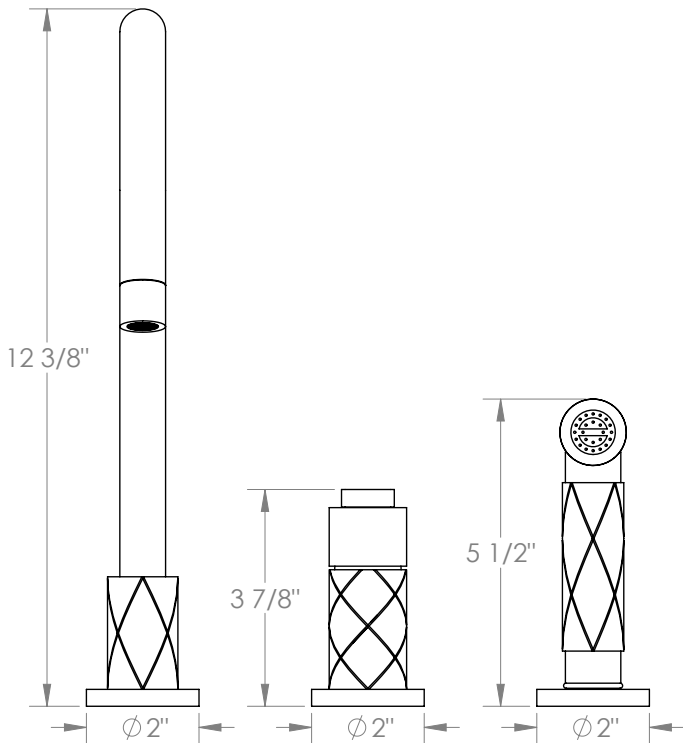

WATERMARK

BROOKLYN, NEW YORK

Lily

71-7.1.3GA-LLD4V

Deck Mounted, Single Handle, Gooseneck
Faucet with Side Spray

- Side Spray Hose Length: 50" (Final Length May Vary)
- Fits Deck Up To 1-3/4" Thick
- Recommended Mounting Hole: 1-3/8"
- All Lead-Free Brass Construction
- Flow Rate: 1.75 GPM
- Ceramic Mixing Cartridge
- 360° Rotating Spout
- Professional Installation Required

Available in all finishes shown on the [Watermark Designs website](https://www.watermarkdesigns.com)

Meets the applicable requirements of ASME A112.18.1-2005/CSA B125.1-05, entitled "Plumbing Supply Fittings".

Watermark Designs reserves the right to make revisions without notice to produce specifications. All product dimensions are nominal.

09/2023

350 Dewitt Ave. Brooklyn, NY 11207 USA | T: 1 718 257 2800 | F: 1 718 257 2144 | customerservice@watermark-designs.com