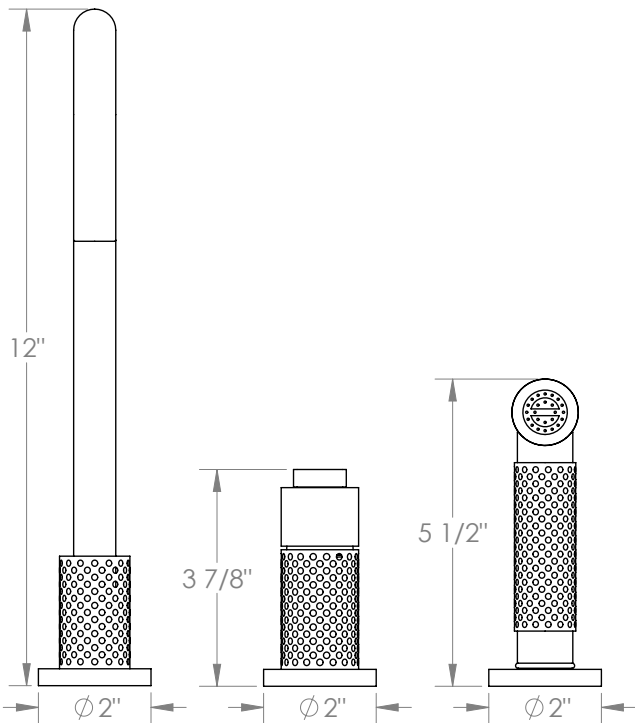

WATERMARK

BROOKLYN, NEW YORK

Lily

71-7.1.3A-LLP5V

Deck Mounted, Single Handle Faucet with Side Spray

- Side Spray Hose Length: 50" (Final Length May Vary)
- Fits Deck Up To 1-3/4" Thick
- Recommended Mounting Hole: 1-3/8"
- All Lead-Free Brass Construction
- Flow Rate: 1.75 GPM
- Ceramic Mixing Cartridge
- 360° Rotating Spout
- Professional Installation Required

Available in all finishes shown on the [Watermark Designs website](https://www.watermarkdesigns.com)

Meets the applicable requirements of ASME A112.18.1-2005/CSA B125.1-05, entitled "Plumbing Supply Fittings".

Watermark Designs reserves the right to make revisions without notice to produce specifications. All product dimensions are nominal.

09/2023

350 Dewitt Ave. Brooklyn, NY 11207 USA | T: 1 718 257 2800 | F: 1 718 257 2144 | customerservice@watermark-designs.com