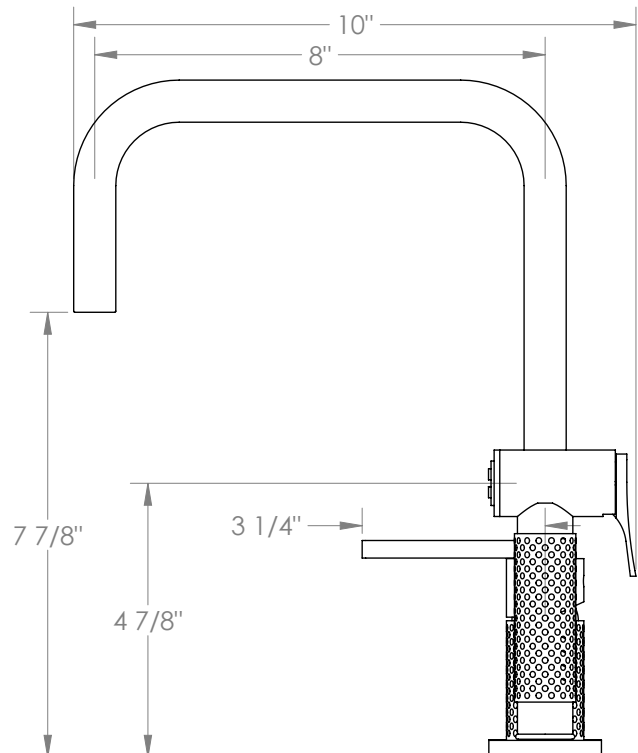

WATERMARK

BROOKLYN, NEW YORK

Lily

71-7.1.3A-LLP5V

Deck Mounted, Single Handle Faucet with Side Spray

- Side Spray Hose Length: 50" (Final Length May Vary)
- Fits Deck Up To 1-3/4" Thick
- Recommended Mounting Hole: 1-3/8"
- All Lead-Free Brass Construction
- Flow Rate: 1.75 GPM
- Ceramic Mixing Cartridge
- 360° Rotating Spout
- Professional Installation Required

Available in all finishes shown on the [Watermark Designs website](https://www.watermarkdesigns.com)

Meets the applicable requirements of ASME A112.18.1-2005/CSA B125.1-05, entitled "Plumbing Supply Fittings".

Watermark Designs reserves the right to make revisions without notice to produce specifications. All product dimensions are nominal.

09/2023

350 Dewitt Ave. Brooklyn, NY 11207 USA | T: 1 718 257 2800 | F: 1 718 257 2144 | customerservice@watermark-designs.com