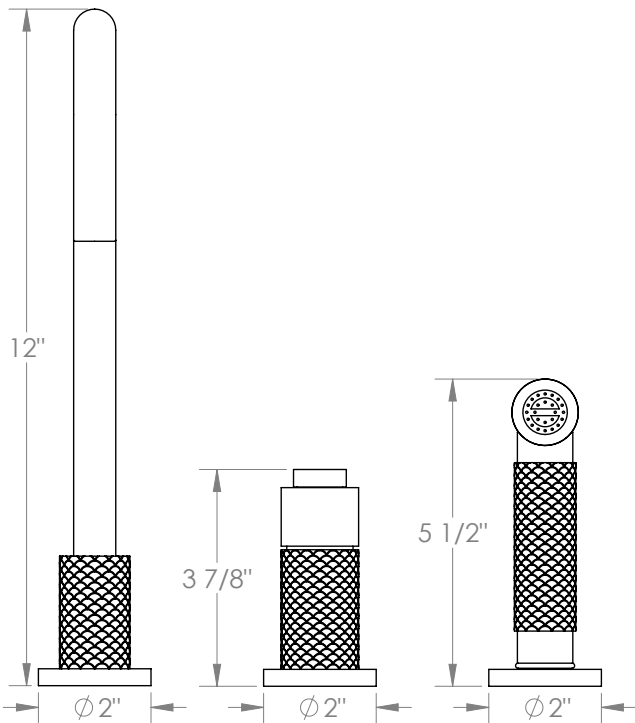

WATERMARK

BROOKLYN, NEW YORK

Lily

71-7.1.3A-LLO6V

Deck Mounted, Single Handle Faucet with Side Spray

- Side Spray Hose Length: 50" (Final Length May Vary)
- Fits Deck Up To 1-3/4" Thick
- Recommended Mounting Hole: 1-3/8"
- All Lead-Free Brass Construction
- Flow Rate: 1.75 GPM
- Ceramic Mixing Cartridge
- 360° Rotating Spout
- Professional Installation Required

Available in all finishes shown on the [Watermark Designs website](https://www.watermark-designs.com)

Meets the applicable requirements of ASME A112.18.1-2005/CSA B125.1-05, entitled "Plumbing Supply Fittings".

Watermark Designs reserves the right to make revisions without notice to produce specifications. All product dimensions are nominal.

09/2023

350 Dewitt Ave. Brooklyn, NY 11207 USA | T: 1 718 257 2800 | F: 1 718 257 2144 | customerservice@watermark-designs.com