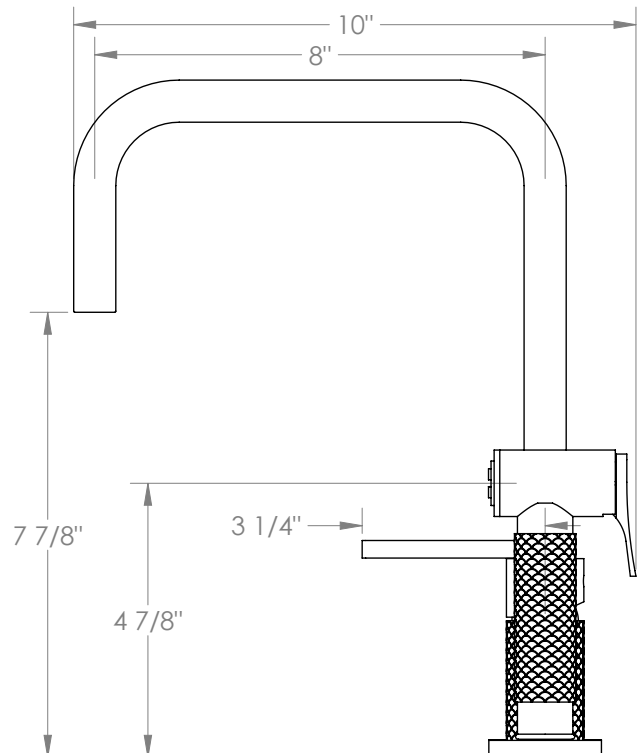

WATERMARK

BROOKLYN, NEW YORK

Lily

71-7.1.3A-LLO6V

Deck Mounted, Single Handle Faucet with Side Spray

- Side Spray Hose Length: 50" (Final Length May Vary)
- Fits Deck Up To 1-3/4" Thick
- Recommended Mounting Hole: 1-3/8"
- All Lead-Free Brass Construction
- Flow Rate: 1.75 GPM
- Ceramic Mixing Cartridge
- 360° Rotating Spout
- Professional Installation Required

Available in all finishes shown on the [Watermark Designs website](https://www.watermark-designs.com)

Meets the applicable requirements of ASME A112.18.1-2005/CSA B125.1-05, entitled "Plumbing Supply Fittings".

Watermark Designs reserves the right to make revisions without notice to produce specifications. All product dimensions are nominal.

09/2023

350 Dewitt Ave. Brooklyn, NY 11207 USA | T: 1 718 257 2800 | F: 1 718 257 2144 | customerservice@watermark-designs.com