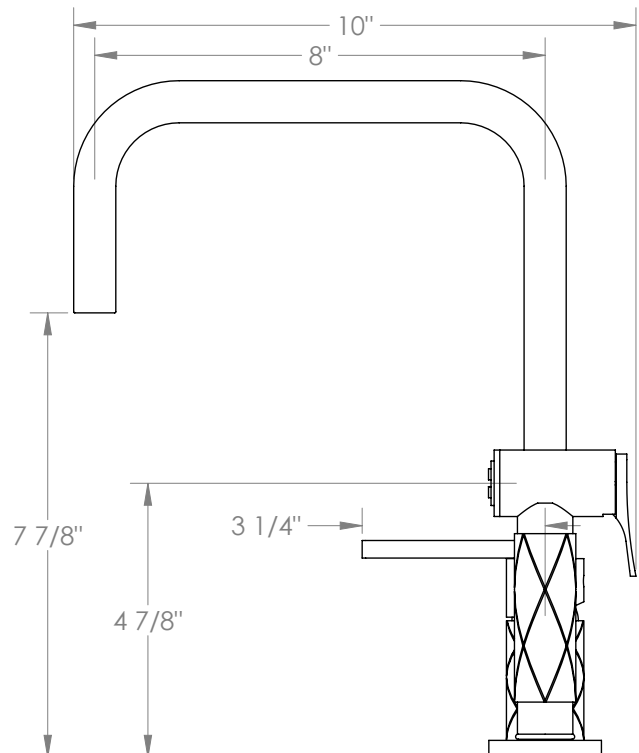

WATERMARK

BROOKLYN, NEW YORK

Lily

71-7.1.3A-LLD4V

Deck Mounted, Single Handle Faucet with Side Spray

- Side Spray Hose Length: 50" (Final Length May Vary)
- Fits Deck Up To 1-3/4" Thick
- Recommended Mounting Hole: 1-3/8"
- All Lead-Free Brass Construction
- Flow Rate: 1.75 GPM
- Ceramic Mixing Cartridge
- 360° Rotating Spout
- Professional Installation Required

Available in all finishes shown on the [Watermark Designs website](https://www.watermark-designs.com)

Meets the applicable requirements of ASME A112.18.1-2005/CSA B125.1-05, entitled "Plumbing Supply Fittings".

Watermark Designs reserves the right to make revisions without notice to produce specifications. All product dimensions are nominal.

09/2023

350 Dewitt Ave. Brooklyn, NY 11207 USA | T: 1 718 257 2800 | F: 1 718 257 2144 | customerservice@watermark-designs.com