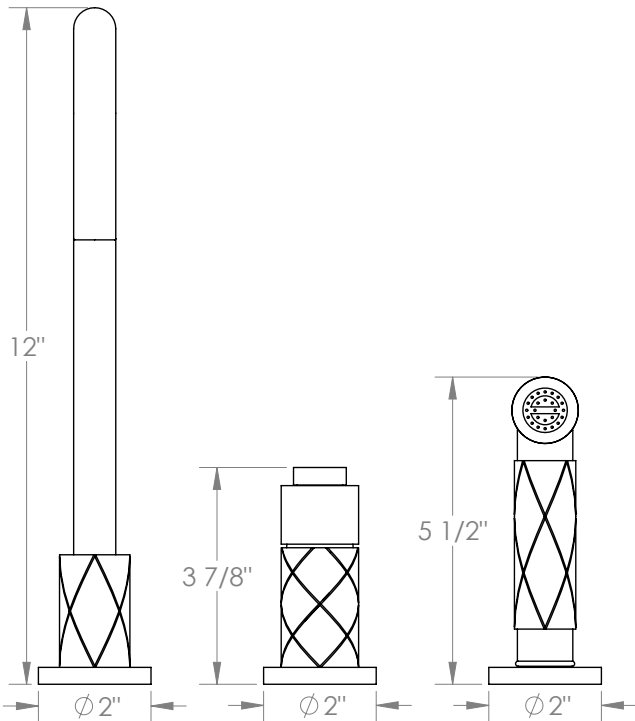

WATERMARK

BROOKLYN, NEW YORK

Lily

71-7.1.3A-LLD4V

Deck Mounted, Single Handle Faucet with Side Spray

- Side Spray Hose Length: 50" (Final Length May Vary)
- Fits Deck Up To 1-3/4" Thick
- Recommended Mounting Hole: 1-3/8"
- All Lead-Free Brass Construction
- Flow Rate: 1.75 GPM
- Ceramic Mixing Cartridge
- 360° Rotating Spout
- Professional Installation Required

Available in all finishes shown on the [Watermark Designs website](https://www.watermark-designs.com)

Meets the applicable requirements of ASME A112.18.1-2005/CSA B125.1-05, entitled "Plumbing Supply Fittings".

Watermark Designs reserves the right to make revisions without notice to produce specifications. All product dimensions are nominal.

09/2023

350 Dewitt Ave. Brooklyn, NY 11207 USA | T: 1 718 257 2800 | F: 1 718 257 2144 | customerservice@watermark-designs.com