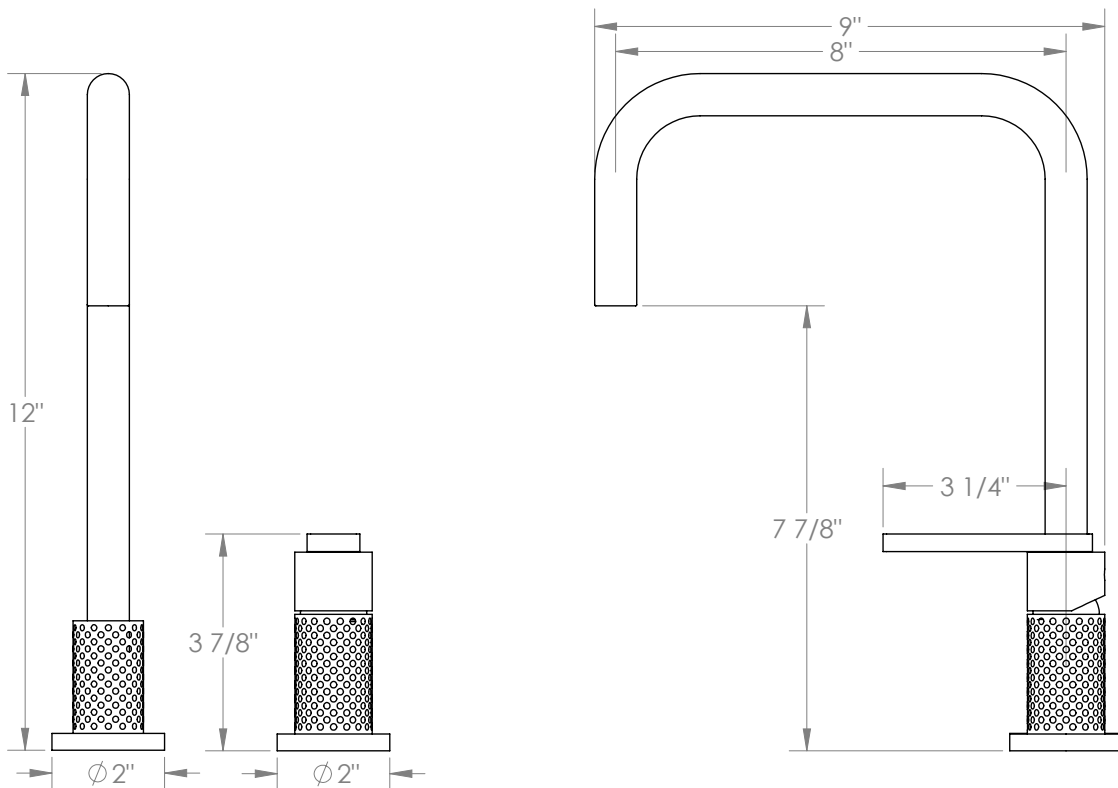

WATERMARK

BROOKLYN, NEW YORK

Lily

71-7.1.3-LLP5V

Deck Mounted, Single Handle Faucet

- Fits Deck Up To 3" Thick
- Recommended Mounting Hole: 1-3/8"
- All Lead-Free Brass Construction
- Flow Rate: 1.75 GPM
- Ceramic Mixing Cartridge
- 360° Rotating Spout
- Professional Installation Required

Available in all finishes shown on the [Watermark Designs website](#)

Meets the applicable requirements of ASME A112.18.1-2005/CSA B125.1-05, entitled "Plumbing Supply Fittings".

Watermark Designs reserves the right to make revisions without notice to produce specifications. All product dimensions are nominal.