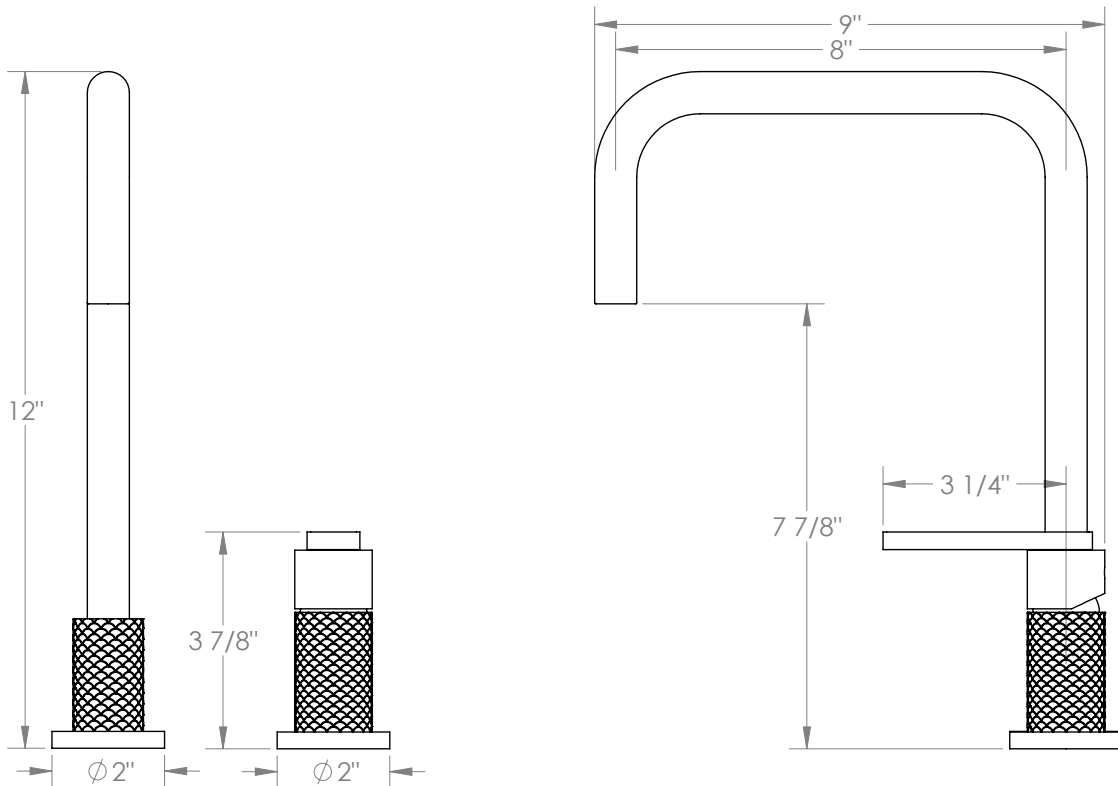

WATERMARK

BROOKLYN, NEW YORK

Lily

71-7.1.3-LLO6V

Deck Mounted, Single Handle Faucet

- Fits Deck Up To 3" Thick
- Recommended Mounting Hole: 1-3/8"
- All Lead-Free Brass Construction
- Flow Rate: 1.75 GPM
- Ceramic Mixing Cartridge
- 360° Rotating Spout
- Professional Installation Required

Available in all finishes shown on the [Watermark Designs website](#)

Meets the applicable requirements of ASME A112.18.1-2005/CSA B125.1-05, entitled "Plumbing Supply Fittings".

Watermark Designs reserves the right to make revisions without notice to produce specifications. All product dimensions are nominal.