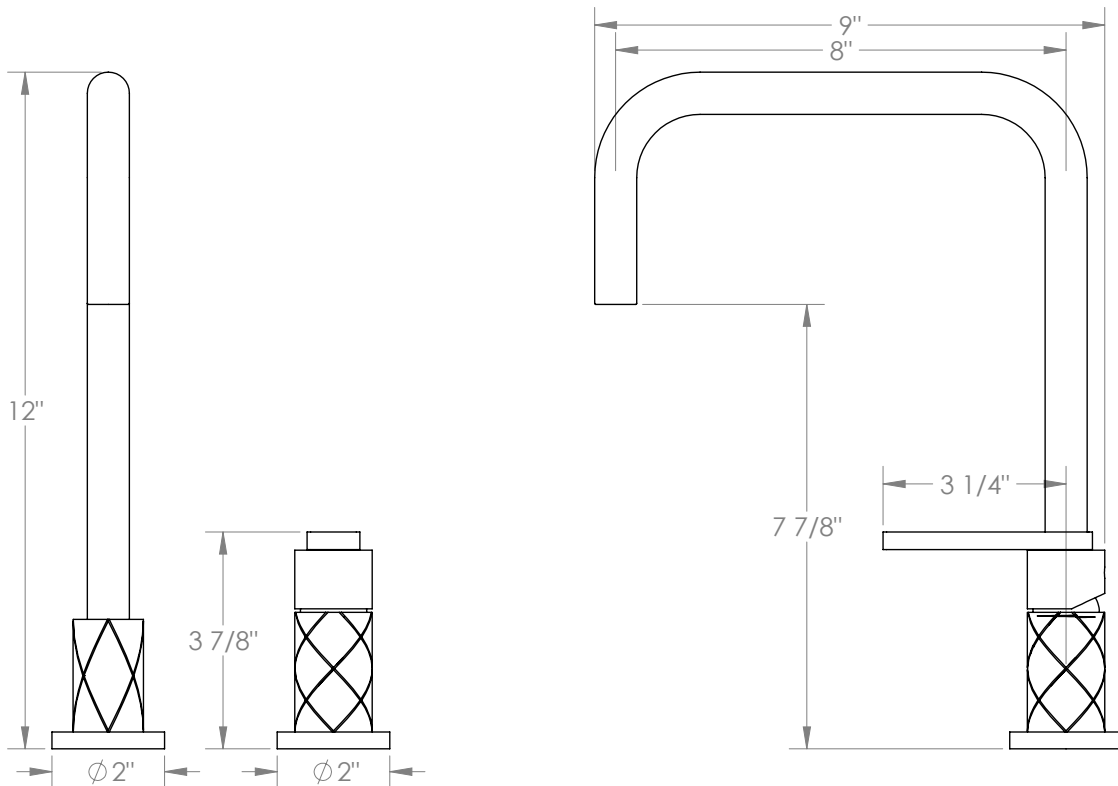

WATERMARK

BROOKLYN, NEW YORK

Lily

71-7.1.3-LLD4V

Deck Mounted, Single Handle Faucet

- Fits Deck Up To 3" Thick
- Recommended Mounting Hole: 1-3/8"
- All Lead-Free Brass Construction
- Flow Rate: 1.75 GPM
- Ceramic Mixing Cartridge
- 360° Rotating Spout
- Professional Installation Required

Available in all finishes shown on the [Watermark Designs website](#)

Meets the applicable requirements of ASME A112.18.1-2005/CSA B125.1-05, entitled "Plumbing Supply Fittings".

Watermark Designs reserves the right to make revisions without notice to produce specifications. All product dimensions are nominal.