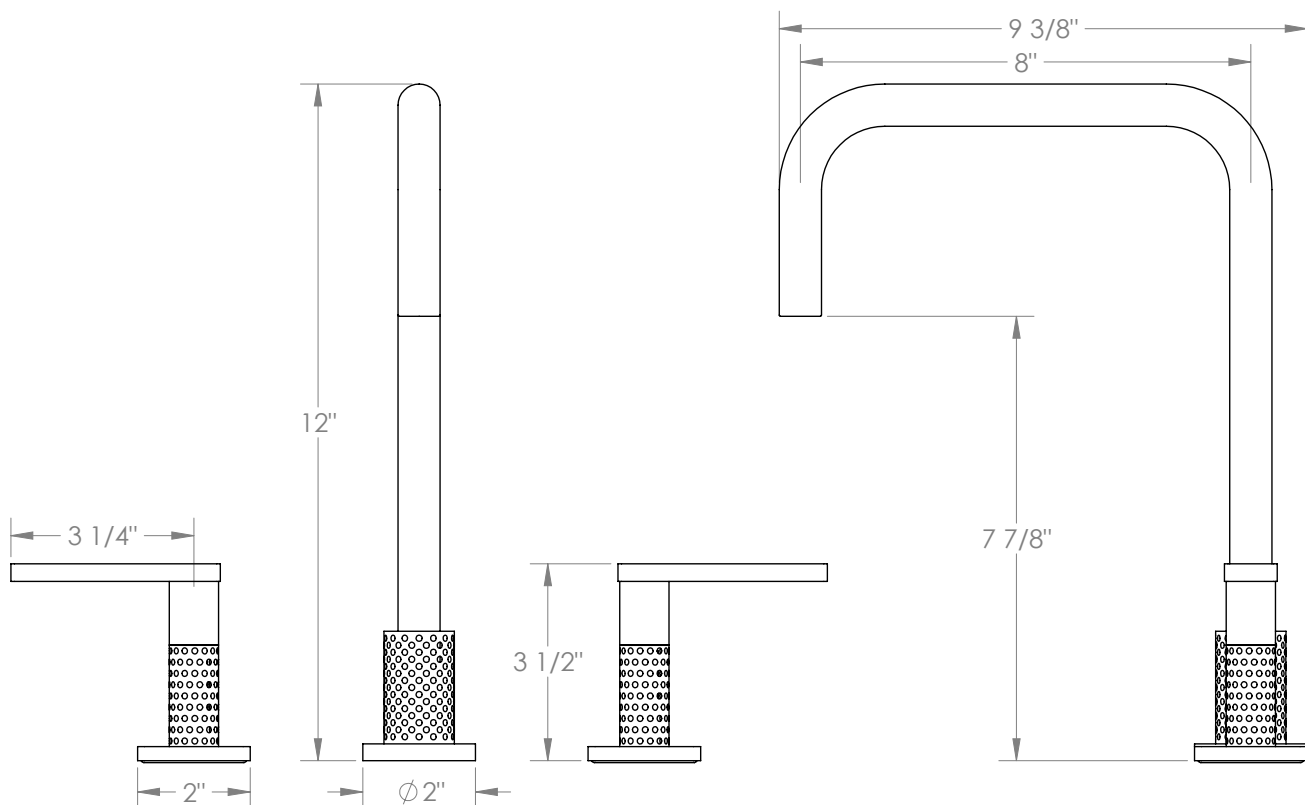

WATERMARK

BROOKLYN, NEW YORK

Lily
71-7-LLP5

Deck Mounted, Two Handle Faucet

- Fits Deck Up To 3" Thick
- Recommended Mounting Hole: 1-3/8"
- All Lead-Free Brass Construction
- Flow Rate: 1.75 GPM
- 1/4 Turn Ceramic Cartridge
- 360° Rotating Spout
- Professional Installation Required

Available in all finishes shown on the [Watermark Designs website](#)

Meets the applicable requirements of ASME A112.18.1-2005/CSA B125.1-05, entitled "Plumbing Supply Fittings".

Watermark Designs reserves the right to make revisions without notice to produce specifications. All product dimensions are nominal.