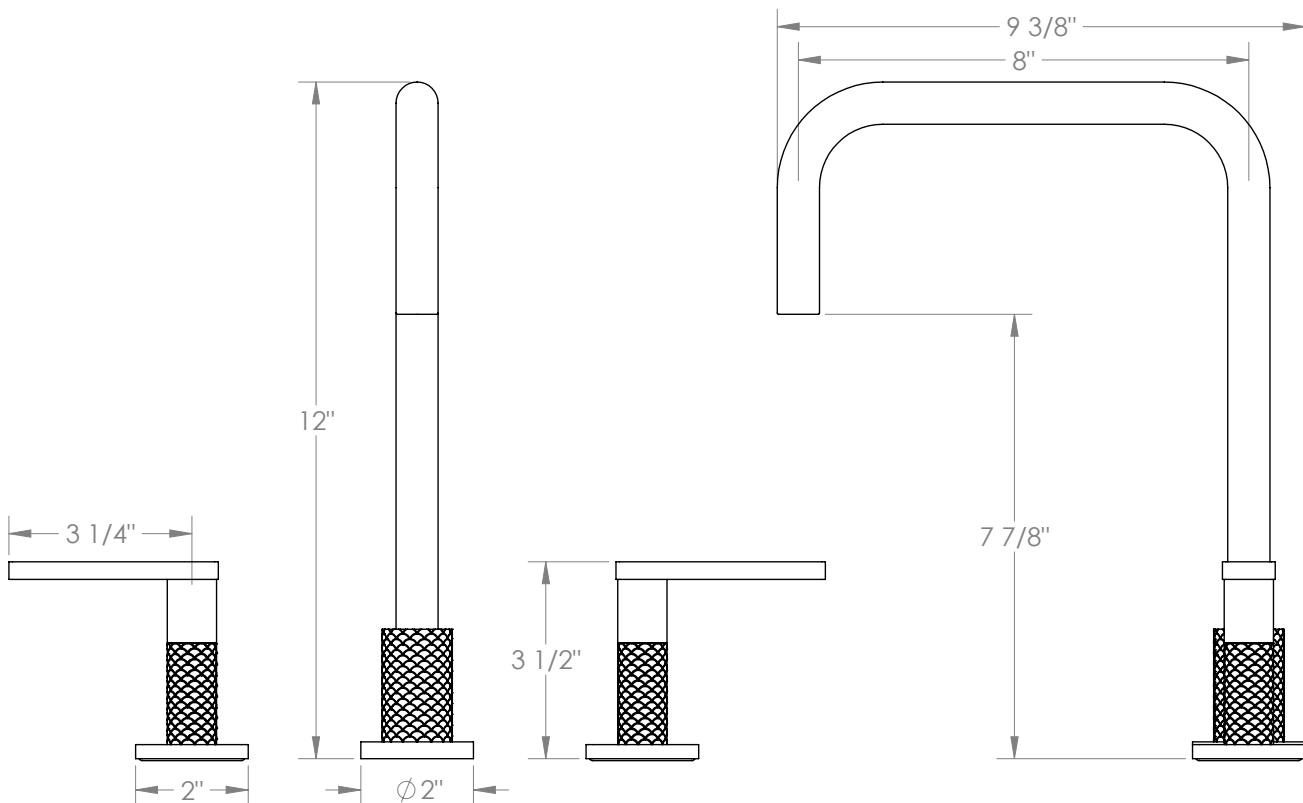

WATERMARK

BROOKLYN, NEW YORK

Lily
71-7-LLO6

Deck Mounted, Two Handle Faucet

- Fits Deck Up To 3" Thick
- Recommended Mounting Hole: 1-3/8"
- All Lead-Free Brass Construction
- Flow Rate: 1.75 GPM
- 1/4 Turn Ceramic Cartridge
- 360° Rotating Spout
- Professional Installation Required

Available in all finishes shown on the [Watermark Designs website](#)

Meets the applicable requirements of ASME A112.18.1-2005/CSA B125.1-05, entitled "Plumbing Supply Fittings".

Watermark Designs reserves the right to make revisions without notice to produce specifications. All product dimensions are nominal.