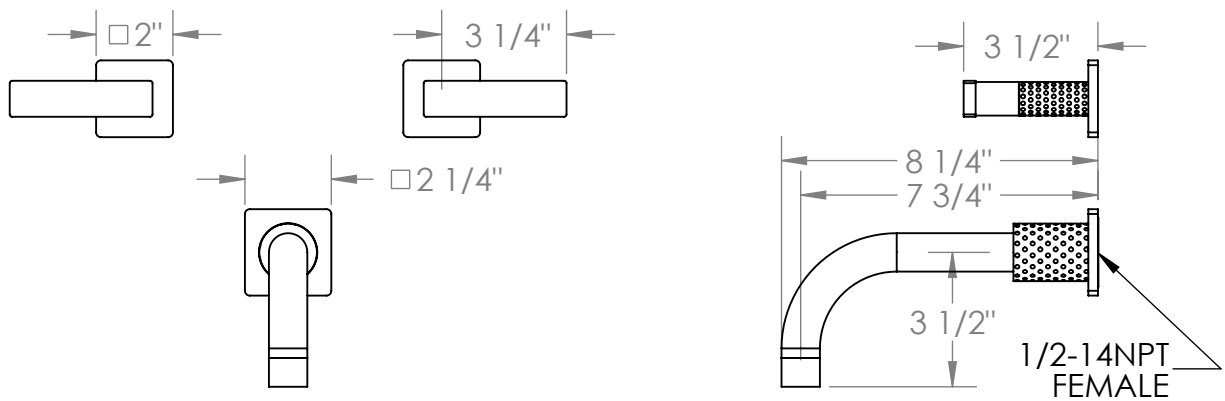

## Wall Mounted 3 Hole Bath Set

For use with SS-506 or SS-THV2.2-26C concealed rough

Note: Some building codes require remote pressure balance valves for anti-scald

Meets the applicable requirements of ASME A112.18.1-2005/CSA B125.1-05, entitled "Plumbing Supply Fittings"