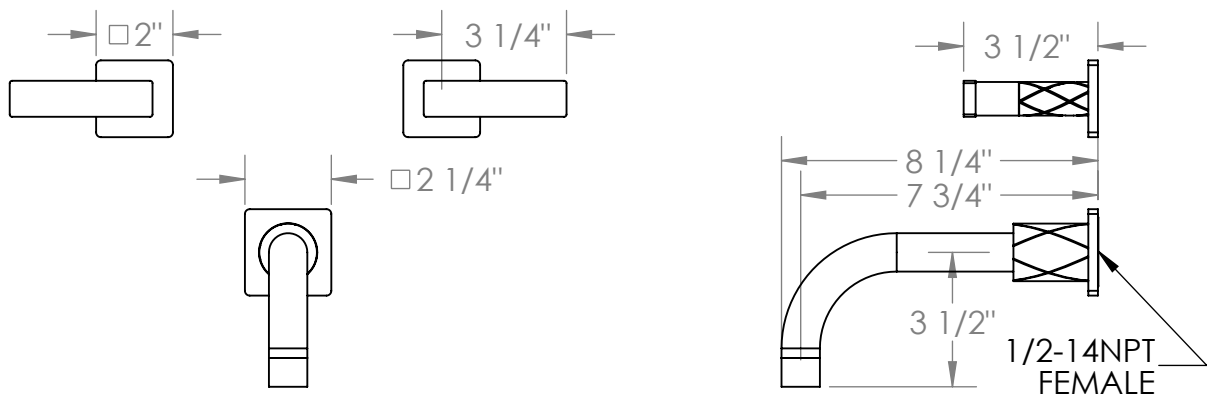

71-5-LLD4

Wall Mounted 3 Hole Bath Set

For use with SS-506 or SS-THV2.2-26C concealed rough

Note: Some building codes require remote pressure balance valves for anti-scald

Meets the applicable requirements of ASME A112.18.1-2005/CSA B125.1-05, entitled "Plumbing Supply Fittings"