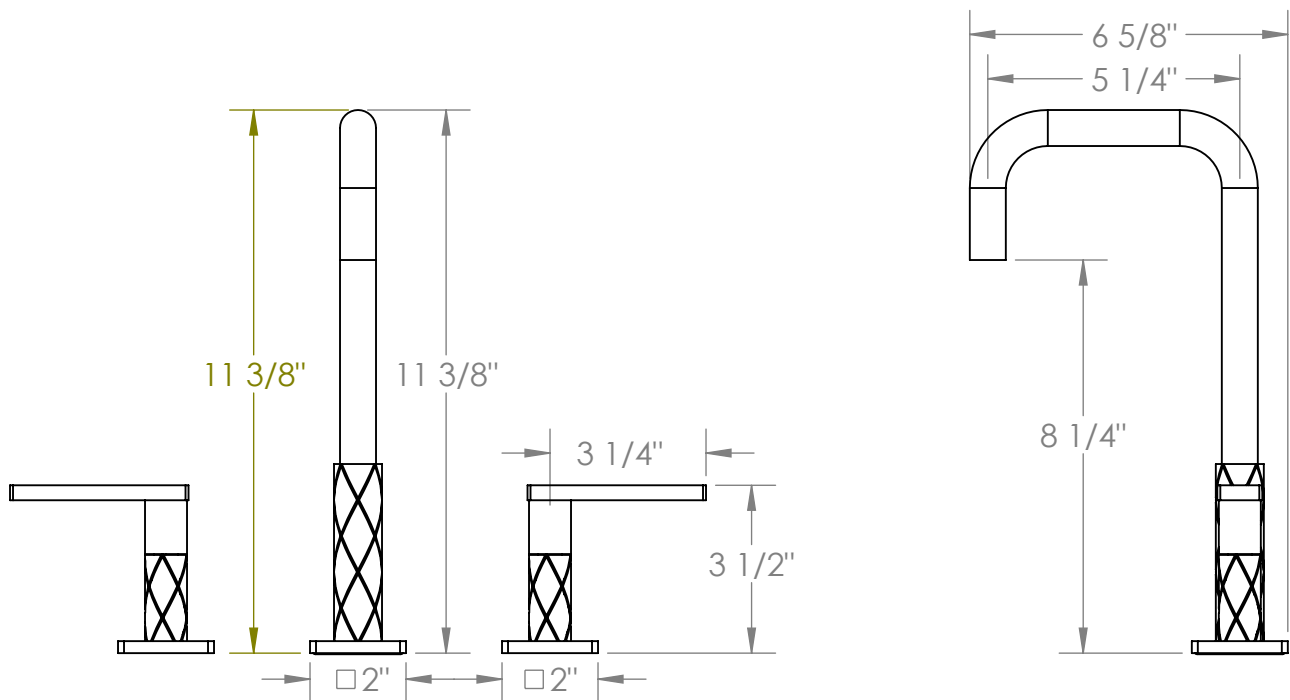

71-2X-LLD4

Deck Mounted Widespread Lavatory Set
Includes MPU5 Soft Touch Drain with Overflow
Flow Rate: 1.2 GPM

Meets the applicable requirements of ASME A112.18.1-2005/CSA B125.1-05, entitled "Plumbing Supply Fittings"