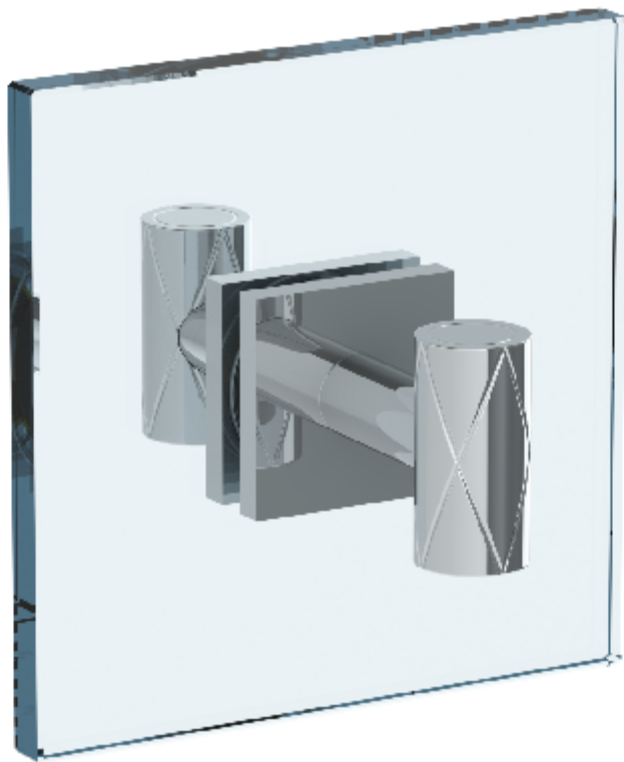

71-0.5DDP-____

Lily Double Shower Door Knob/Glass Mount Hook
For use with 1/2" thick glass with 1/2" holes

Catalog Number	Trim Option
71-0.5DDP-LLD4	LLD4
71-0.5DDP-LLP5	LLP5
71-0.5DDP-LLO6	LLO6

LLP5 TRIM

LLO6 TRIM