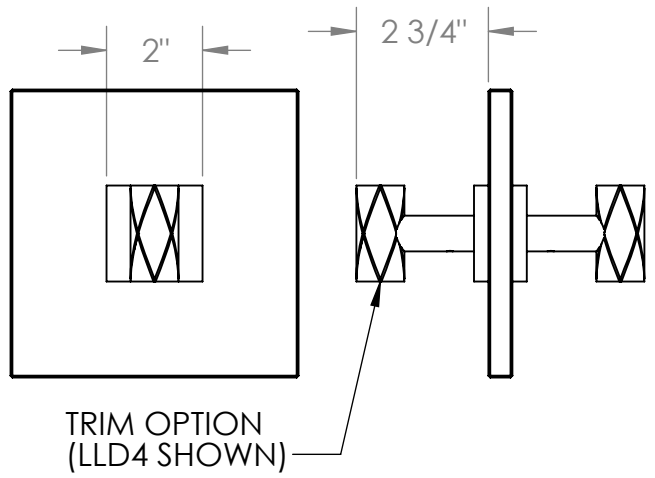

71-0.5DDP-____

Lily Double Shower Door Knob/Glass Mount Hook
For use with 1/2" thick glass with 1/2" holes

Catalog Number	Trim Option
71-0.5DDP-LLD4	LLD4
71-0.5DDP-LLP5	LLP5
71-0.5DDP-LLO6	LLO6

LLP5 TRIM