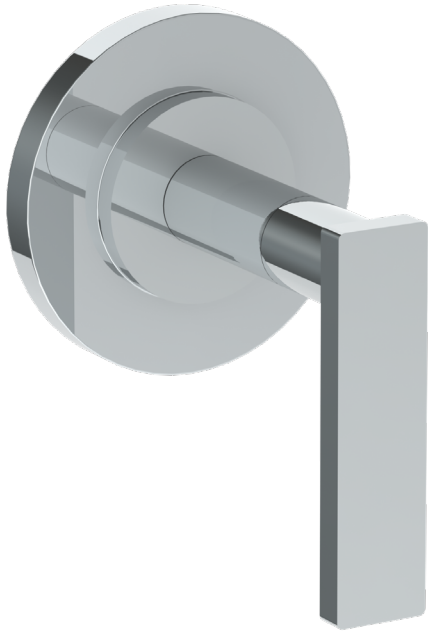

WATERMARK

BROOKLYN, NEW YORK

Rainey 70-WTRTP-RNS4

Wall Mounted Trim with Faceplate

- For use with the: SS-TS200-C, SS-TS200-H, SS-TS150-C, SS-TS150-H, SS-WD2, SS-WD3, SS-VCWD2, or SS-VCWD3 concealed rough
- Professional Installation Required

Available in all finishes shown on the [Watermark Designs website](#)

Meets the applicable requirements of ASME A112.18.1-2005/CSA B125.1-05, entitled "Plumbing Supply Fittings".

Watermark Designs reserves the right to make revisions without notice to produce specifications. All product dimensions are nominal.