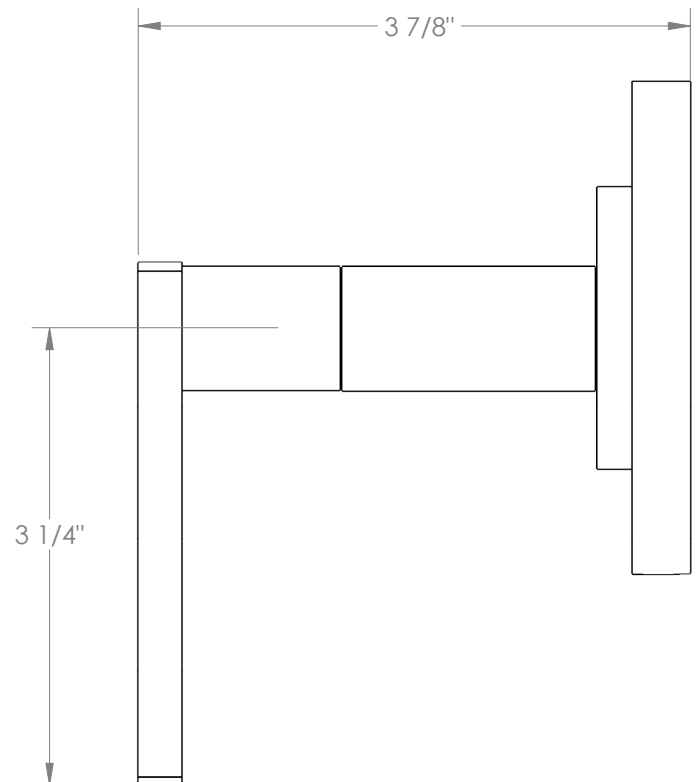

WATERMARK

BROOKLYN, NEW YORK

Rainey 70-WTRTP-RNS4

Wall Mounted Trim with Faceplate

- For use with the: SS-TS200-C, SS-TS200-H, SS-TS150-C, SS-TS150-H, SS-WD2, SS-WD3, SS-VCWD2, or SS-VCWD3 concealed rough
- Professional Installation Required

Available in all finishes shown on the [Watermark Designs website](#)

Meets the applicable requirements of ASME A112.18.1-2005/CSA B125.1-05, entitled "Plumbing Supply Fittings".

Watermark Designs reserves the right to make revisions without notice to produce specifications. All product dimensions are nominal.