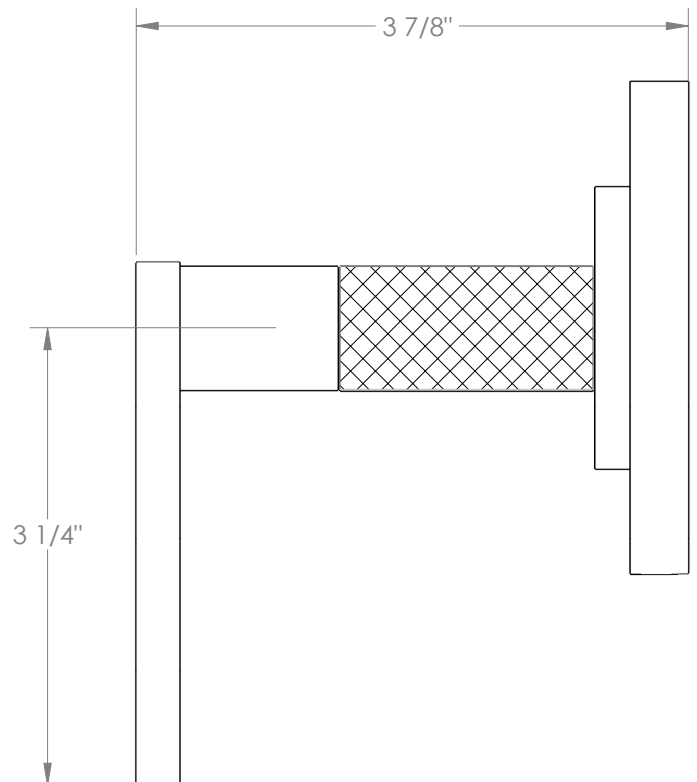

WATERMARK

BROOKLYN, NEW YORK

Rainey 70-WTRTP-RNK8

Wall Mounted Trim with Faceplate

- For use with the: SS-TS200-C, SS-TS200-H, SS-TS150-C, SS-TS150-H, SS-WD2, SS-WD3, SS-VCWD2, or SS-VCWD3 concealed rough
- Professional Installation Required

Available in all finishes shown on the [Watermark Designs website](#)

Meets the applicable requirements of ASME A112.18.1-2005/CSA B125.1-05, entitled "Plumbing Supply Fittings".

Watermark Designs reserves the right to make revisions without notice to produce specifications. All product dimensions are nominal.