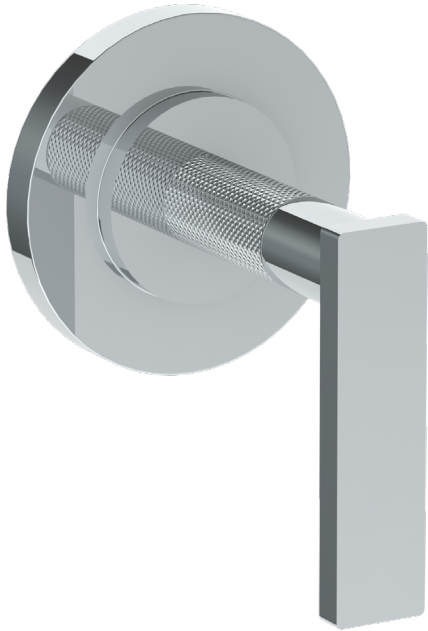

WATERMARK

BROOKLYN, NEW YORK

Rainey 70-WTRTP-RNK8

Wall Mounted Trim with Faceplate

- For use with the: SS-TS200-C, SS-TS200-H, SS-TS150-C, SS-TS150-H, SS-WD2, SS-WD3, SS-VCWD2, or SS-VCWD3 concealed rough
- Professional Installation Required

Available in all finishes shown on the [Watermark Designs website](#)

Meets the applicable requirements of ASME A112.18.1-2005/CSA B125.1-05, entitled "Plumbing Supply Fittings".

Watermark Designs reserves the right to make revisions without notice to produce specifications. All product dimensions are nominal.