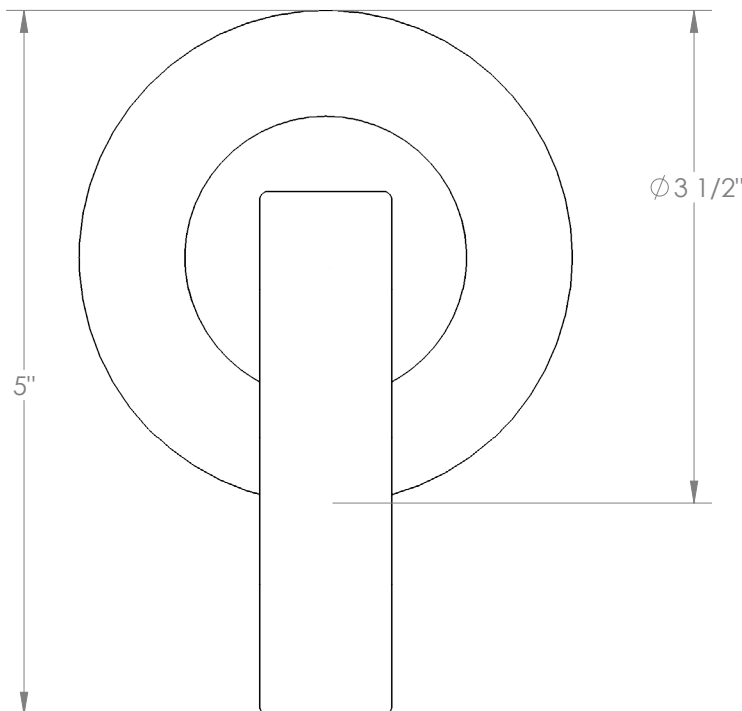

WATERMARK

BROOKLYN, NEW YORK

Rainey 70-WTRTP-RNK8

Wall Mounted Trim with Faceplate

- For use with the: SS-TS200-C, SS-TS200-H, SS-TS150-C, SS-TS150-H, SS-WD2, SS-WD3, SS-VCWD2, or SS-VCWD3 concealed rough
- Professional Installation Required

Available in all finishes shown on the [Watermark Designs website](#)

Meets the applicable requirements of ASME A112.18.1-2005/CSA B125.1-05, entitled "Plumbing Supply Fittings".

Watermark Designs reserves the right to make revisions without notice to produce specifications. All product dimensions are nominal.