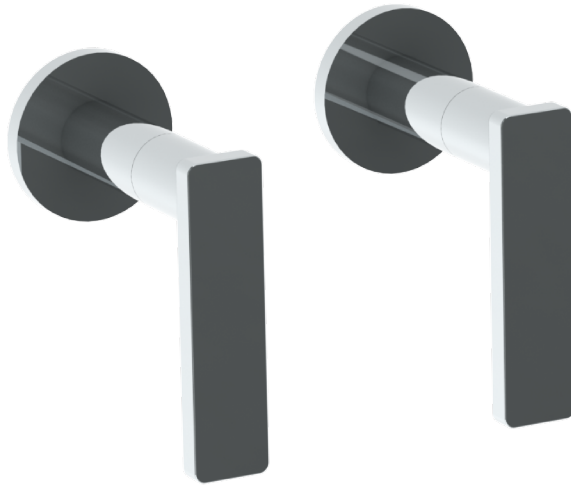

70-WTR2-RNS4

Wall Mounted Trim

Includes Alignment Kit

For use with SS-506 concealed rough

Meets the applicable requirements of ASME A112.18.1-2005/CSA B125.1-05, entitled "Plumbing Supply Fittings"

WATERMARK DESIGNS 8/26/2019