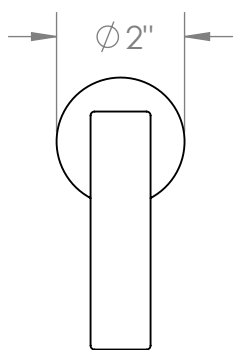

70-WTR2-RNS4

Wall Mounted Trim

Includes Alignment Kit

For use with SS-506 concealed rough

Meets the applicable requirements of ASME A112.18.1-2005/CSA B125.1-05, entitled "Plumbing Supply Fittings"

WATERMARK DESIGNS 8/26/2019