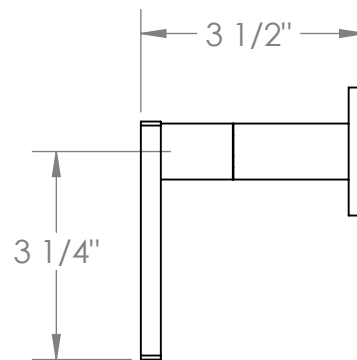

70-WTR2-RNS4

Wall Mounted Trim

Includes Alignment Kit

For use with SS-506 concealed rough

Meets the applicable requirements of ASME A112.18.1-2005/CSA B125.1-05, entitled "Plumbing Supply Fittings"

WATERMARK DESIGNS 8/26/2019