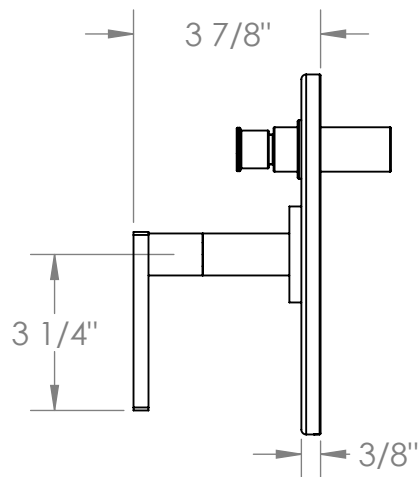

70-P90-RNS4

Pressure Balance Shower Trim

For use with SS-PB85 pressure balance valve

Meets the applicable requirements of ASME A112.18.1-2005/CSA B125.1-05, entitled "Plumbing Supply Fittings"

WATERMARK DESIGNS 9/17/2019