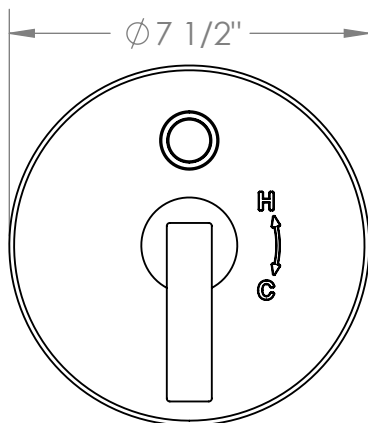

70-P90-RNS4

Pressure Balance Shower Trim

For use with SS-PB85 pressure balance valve

Meets the applicable requirements of ASME A112.18.1-2005/CSA B125.1-05, entitled "Plumbing Supply Fittings"

WATERMARK DESIGNS 9/17/2019