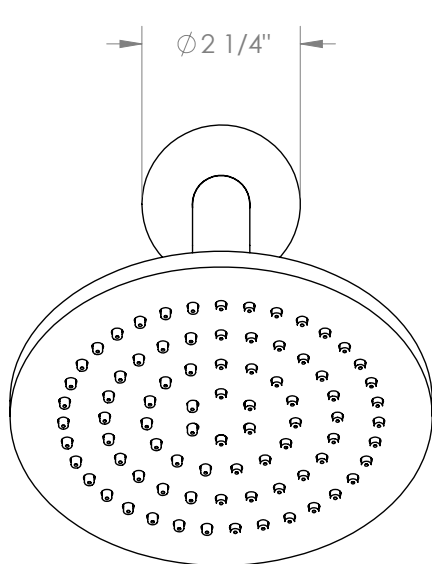

WATERMARK

BROOKLYN, NEW YORK

Rainey 70-HAF

Wall Mounted Showerhead

- Flow Rate: 1.75 GPM at 80 psi
- Self-Cleaning Silicone Jets
- Includes: SS-403AF and SH-TIT45.
- Professional Installation Required.

Available in all finishes shown on the [Watermark Designs website](#)

Meets the applicable requirements of ASME A112.18.1-2005/CSA B125.1-05, entitled "Plumbing Supply Fittings".

Watermark Designs reserves the right to make revisions without notice to product specifications. All product dimensions are nominal.