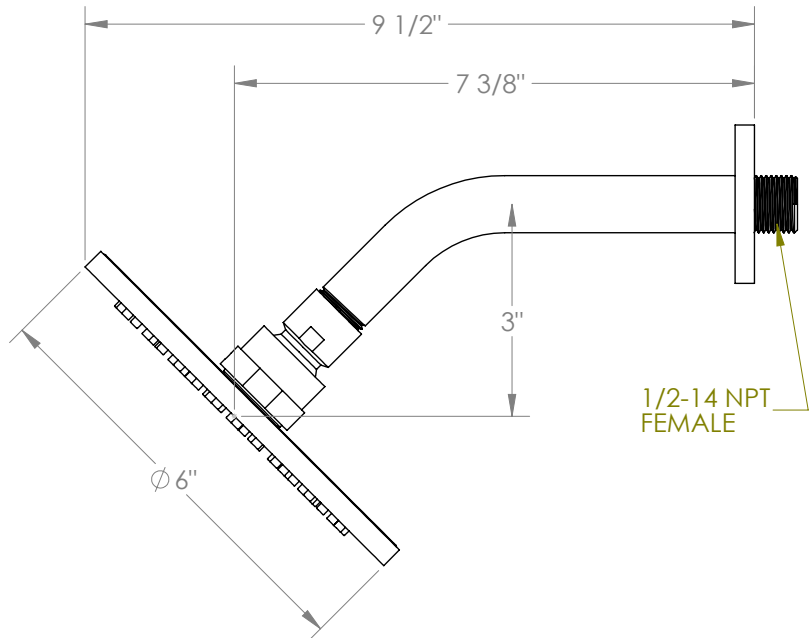

WATERMARK

BROOKLYN, NEW YORK

Rainey 70-HAF

Wall Mounted Showerhead

- Flow Rate: 1.75 GPM at 80 psi
- Self-Cleaning Silicone Jets
- Includes: SS-403AF and SH-TIT45.
- Professional Installation Required.

Available in all finishes shown on the [Watermark Designs website](#)

Meets the applicable requirements of ASME A112.18.1-2005/CSA B125.1-05, entitled "Plumbing Supply Fittings".

Watermark Designs reserves the right to make revisions without notice to product specifications. All product dimensions are nominal.