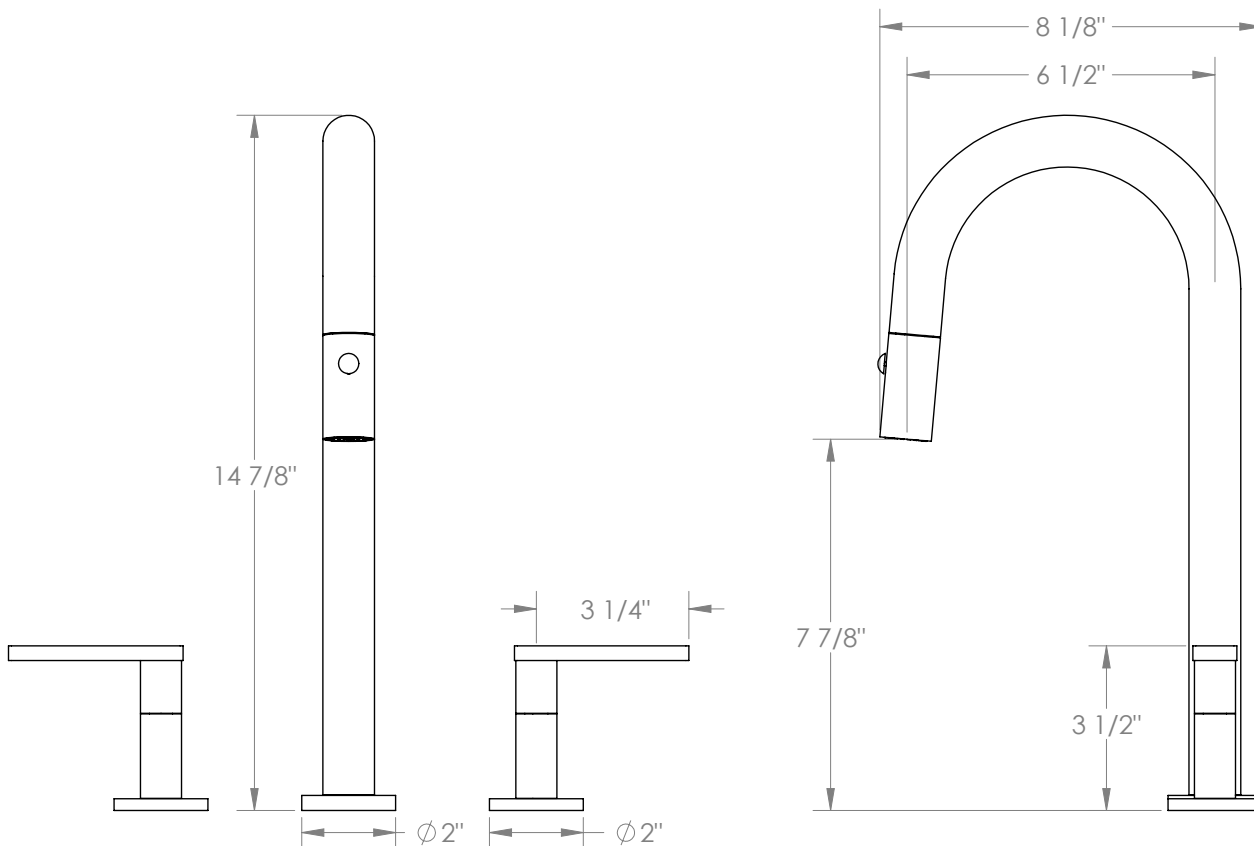

## Rainey 70-9PG4-RNS4

Deck Mounted, Two Handle, Gooseneck Kitchen  
Prep Faucet with Pull Down Spray

- Pullout Hose Length: 14-16" (Final Length May Vary Depending on Spout Type)
- Fits Deck Up To 2-1/2" Thick
- Recommended Mounting Hole: 1-3/8"
- All Lead-Free Brass Construction
- Flow Rate: 1.75 GPM
- 1/4 Turn Ceramic Cartridge
- 2 Flow Patterns, Aerated and Spray, Controlled By One Button
- 360° Rotating Spout with Magnetic Docking for Spray
- Professional Installation Required

Available in all finishes shown on the [Watermark Designs website](https://www.watermarkdesigns.com)

Meets the applicable requirements of ASME A112.18.1-2005/CSA B125.1-05, entitled "Plumbing Supply Fittings".

Watermark Designs reserves the right to make revisions without notice to produce specifications. All product dimensions are nominal.

09/2023

350 Dewitt Ave. Brooklyn, NY 11207 USA | T: 1 718 257 2800 | F: 1 718 257 2144 | [customerservice@watermark-designs.com](mailto:customerservice@watermark-designs.com)