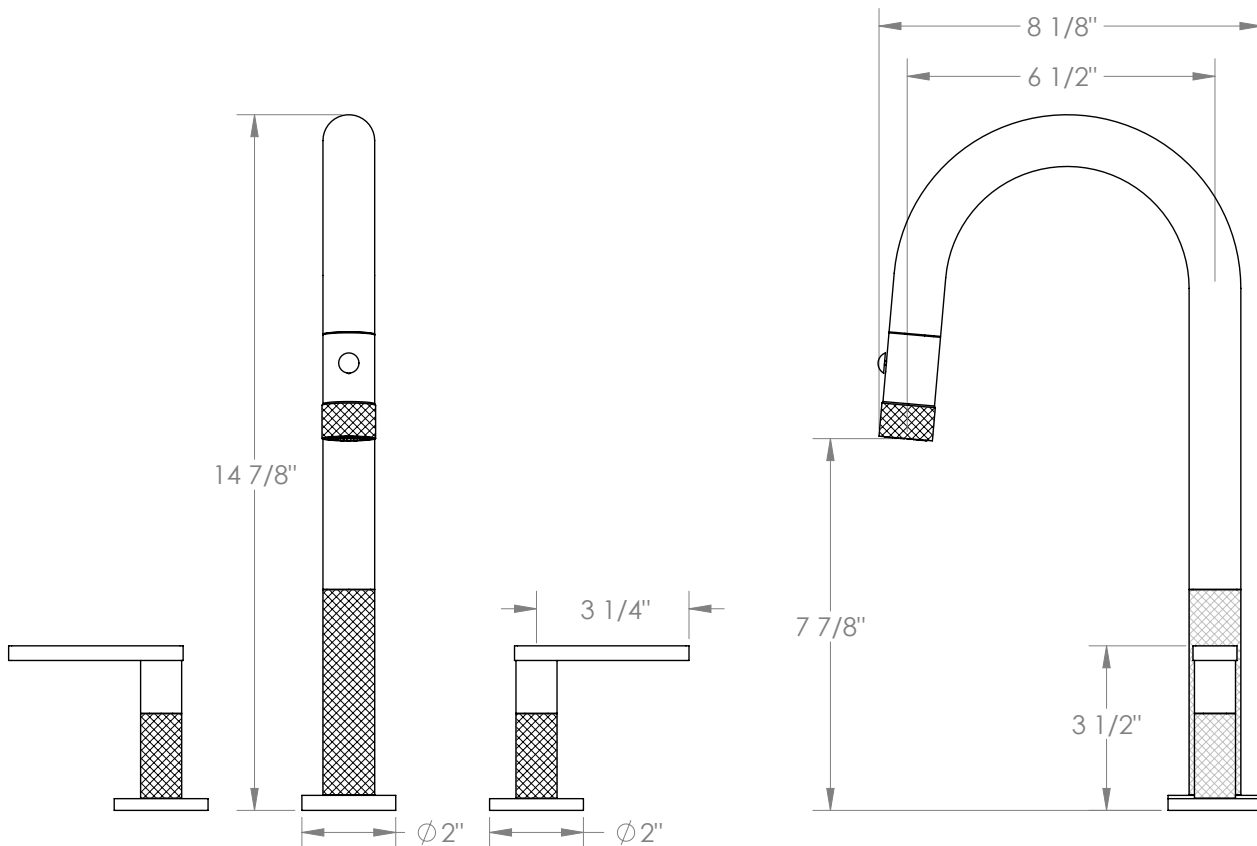

WATERMARK

BROOKLYN, NEW YORK

Rainey 70-9PG4-RNK8

Deck Mounted, Two Handle, Gooseneck Kitchen
Prep Faucet with Pull Down Spray

- Pullout Hose Length: 14-16" (Final Length May Vary Depending on Spout Type)
- Fits Deck Up To 2-1/2" Thick
- Recommended Mounting Hole: 1-3/8"
- All Lead-Free Brass Construction
- Flow Rate: 1.75 GPM
- 1/4 Turn Ceramic Cartridge
- 2 Flow Patterns, Aerated and Spray, Controlled By One Button
- 360° Rotating Spout with Magnetic Docking for Spray
- Professional Installation Required

Available in all finishes shown on the [Watermark Designs website](#)

Meets the applicable requirements of ASME A112.18.1-2005/CSA B125.1-05, entitled "Plumbing Supply Fittings".

Watermark Designs reserves the right to make revisions without notice to produce specifications. All product dimensions are nominal.