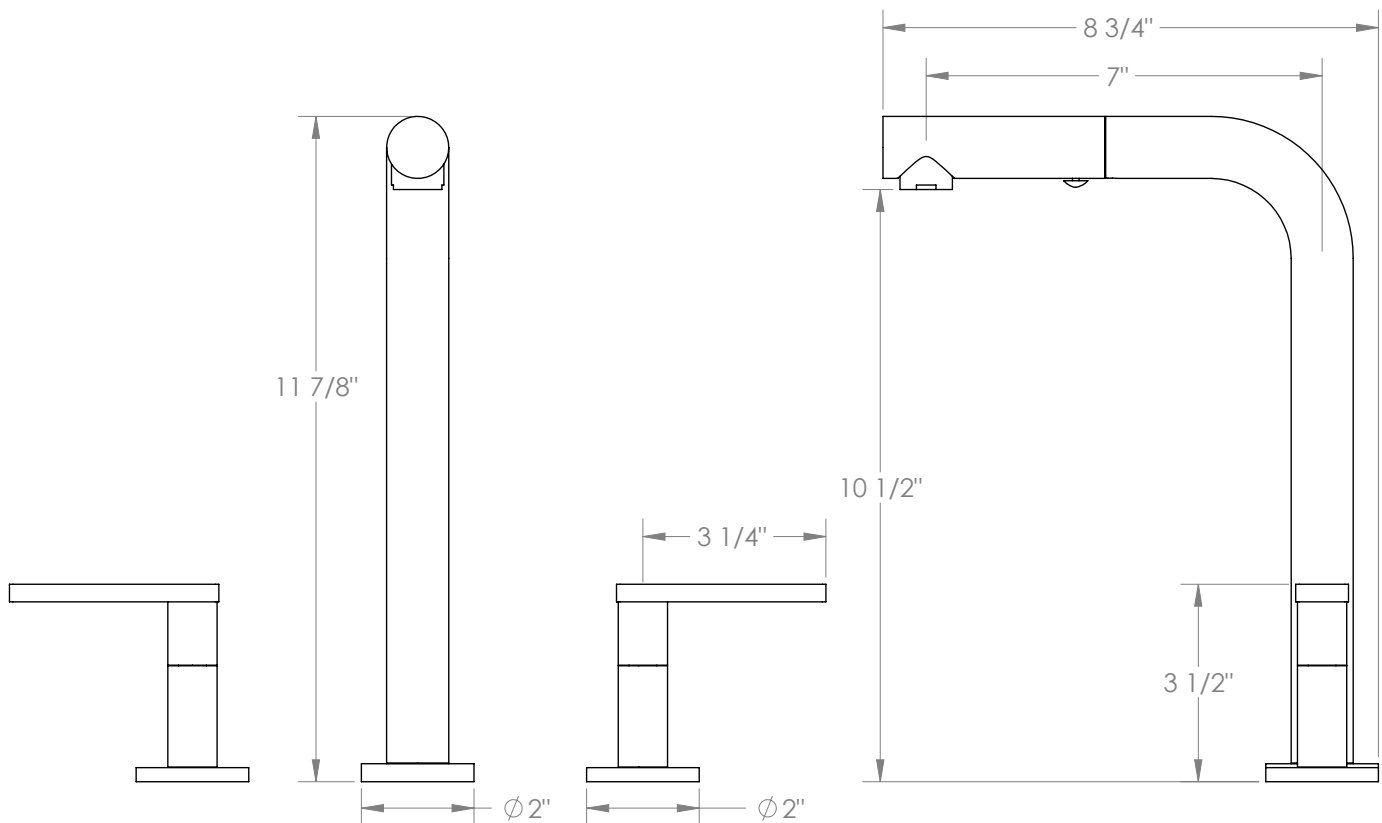

## Rainey 70-9P3-RNS4

Deck Mounted, Two Handle, Kitchen Prep Faucet  
with Pull Out Spray

- Pullout Hose Length: 14-16" (Final Length May Vary Depending on Spout Type)
- Fits Deck Up To 2-1/2" Thick
- Recommended Mounting Hole: 1-3/8"
- All Lead-Free Brass Construction
- Flow Rate: 1.75 GPM
- 1/4 Turn Ceramic Cartridge
- 2 Flow Patterns, Aerated and Spray, Controlled By One Button
- 360° Rotating Spout with Magnetic Docking for Spray
- Professional Installation Required

Available in all finishes shown on the [Watermark Designs website](https://www.watermark-designs.com)

Meets the applicable requirements of ASME A112.18.1-2005/CSA B125.1-05, entitled "Plumbing Supply Fittings".

Watermark Designs reserves the right to make revisions without notice to produce specifications. All product dimensions are nominal.

09/2023

350 Dewitt Ave. Brooklyn, NY 11207 USA | T: 1 718 257 2800 | F: 1 718 257 2144 | [customerservice@watermark-designs.com](mailto:customerservice@watermark-designs.com)