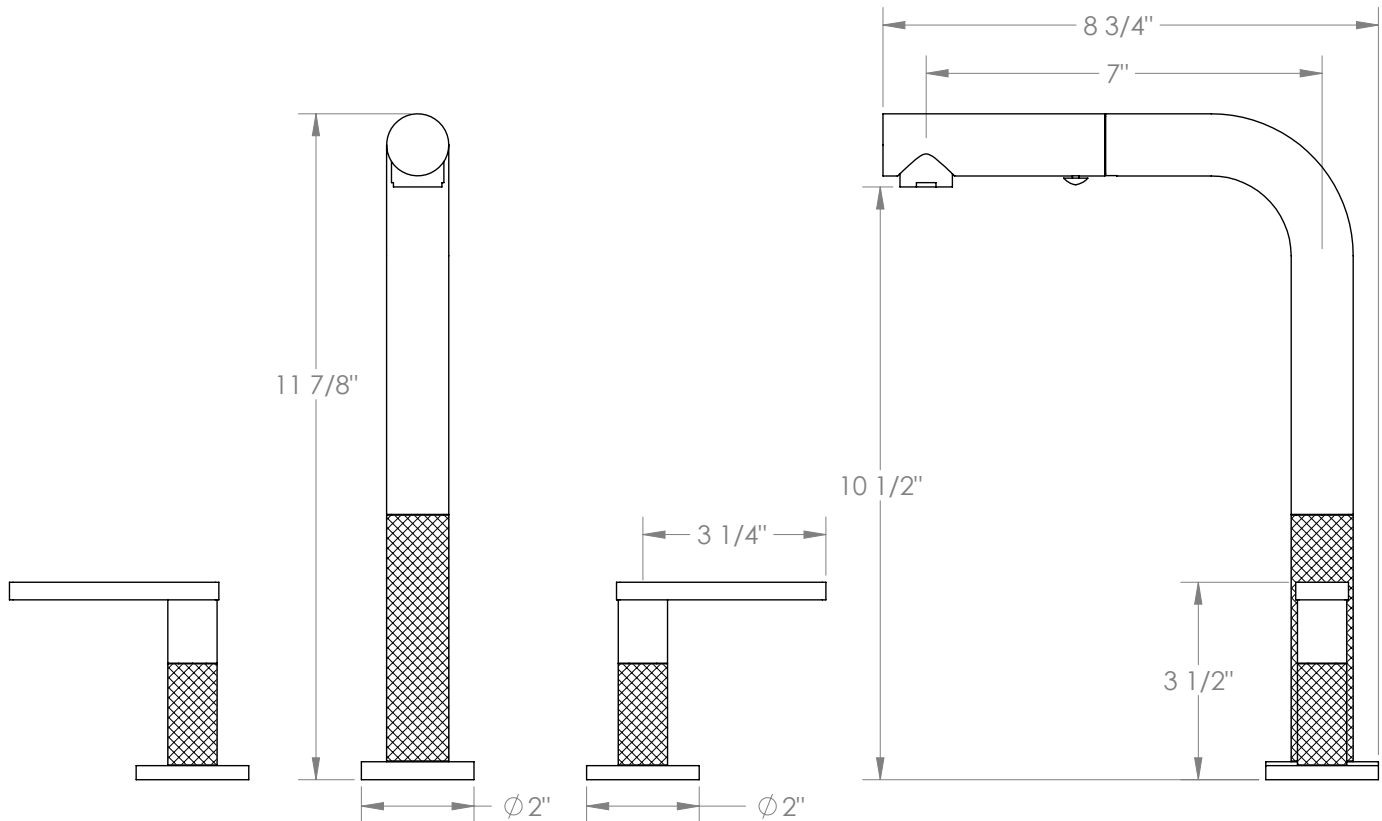

WATERMARK

BROOKLYN, NEW YORK

Rainey 70-9P3-RNK8

Deck Mounted, Two Handle, Kitchen Prep Faucet
with Pull Out Spray

- Pullout Hose Length: 14-16" (Final Length May Vary Depending on Spout Type)
- Fits Deck Up To 2-1/2" Thick
- Recommended Mounting Hole: 1-3/8"
- All Lead-Free Brass Construction
- Flow Rate: 1.75 GPM
- 1/4 Turn Ceramic Cartridge
- 2 Flow Patterns, Aerated and Spray, Controlled By One Button
- 360° Rotating Spout with Magnetic Docking for Spray
- Professional Installation Required

Available in all finishes shown on the [Watermark Designs website](https://www.watermarkdesigns.com)

Meets the applicable requirements of ASME A112.18.1-2005/CSA B125.1-05, entitled "Plumbing Supply Fittings".

Watermark Designs reserves the right to make revisions without notice to produce specifications. All product dimensions are nominal.

09/2023

350 Dewitt Ave. Brooklyn, NY 11207 USA | T: 1 718 257 2800 | F: 1 718 257 2144 | customerservice@watermark-designs.com