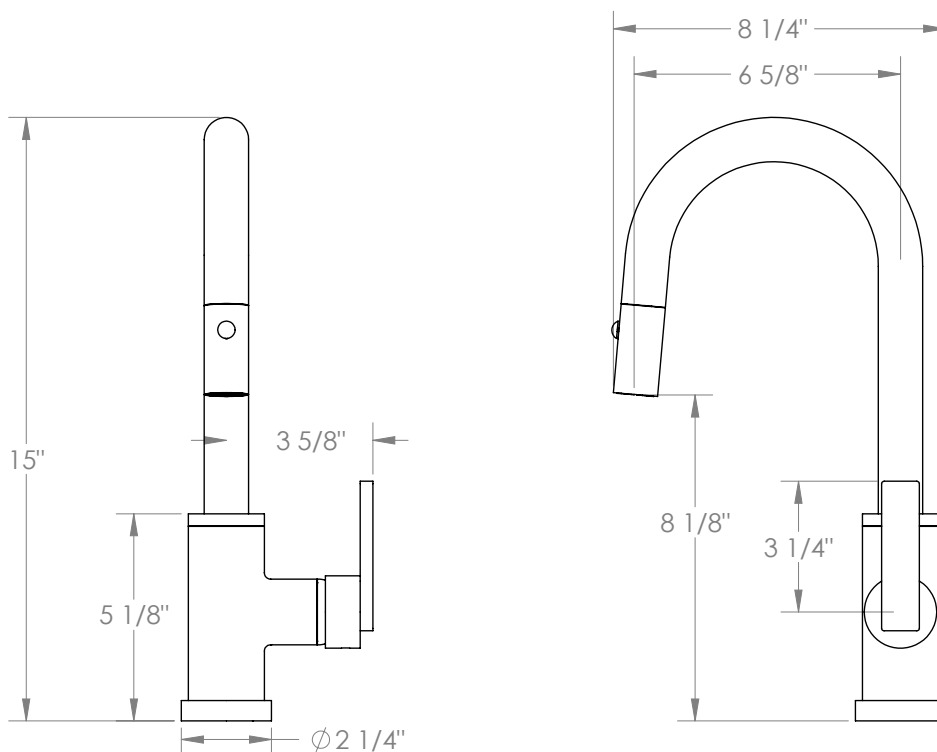

WATERMARK

BROOKLYN, NEW YORK

Rainey

70-9.3PG2-RNS4

Deck Mounted, Gooseneck, Monoblock Kitchen
Prep Faucet with Pull Down Spray

- Pullout Hose Length: 14-16" (Final Length May Vary Depending on Spout Type)
- Fits Deck Up To 1-1/2" Thick
- Recommended Mounting Hole: 1-3/8"
- All Lead-Free Brass Construction
- Flow Rate: 1.75 GPM
- Ceramic Mixing Cartridge
- 2 Flow Patterns, Aerated and Spray, Controlled By One Button
- 360° Rotating Spout with Magnetic Docking for Spray
- Professional Installation Required

Available in all finishes shown on the [Watermark Designs website](https://www.watermark-designs.com)

Meets the applicable requirements of ASME A112.18.1-2005/CSA B125.1-05, entitled "Plumbing Supply Fittings".

Watermark Designs reserves the right to make revisions without notice to produce specifications. All product dimensions are nominal.

09/2023

350 Dewitt Ave. Brooklyn, NY 11207 USA | T: 1 718 257 2800 | F: 1 718 257 2144 | customerservice@watermark-designs.com