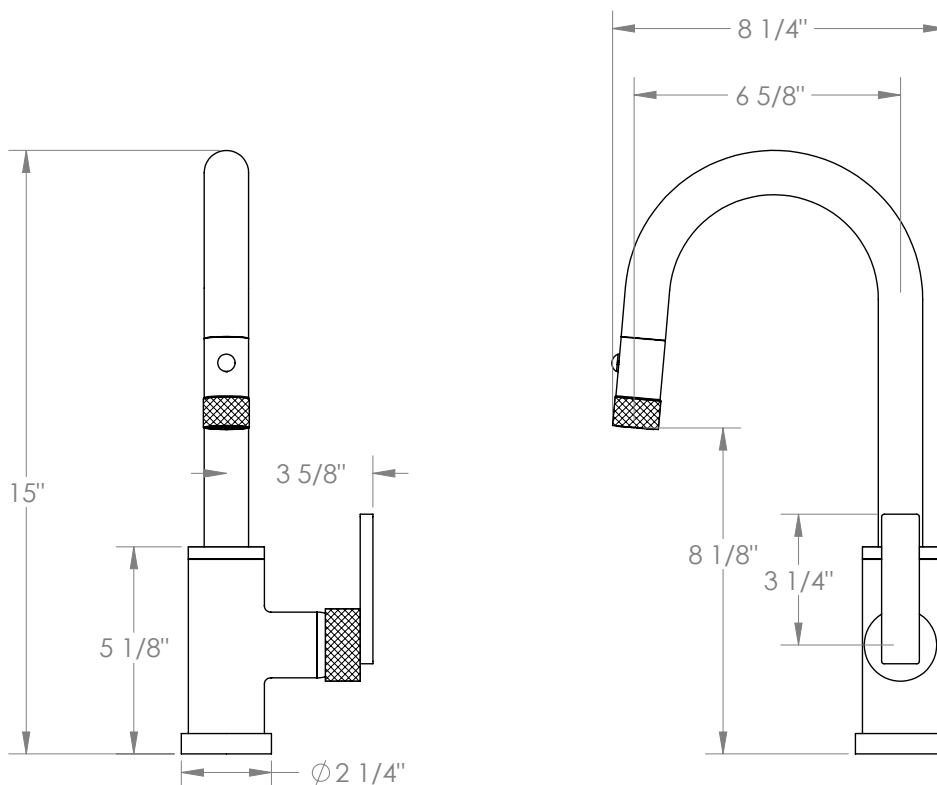

WATERMARK

BROOKLYN, NEW YORK

Rainey

70-9.3PG2-RNK8

Deck Mounted, Gooseneck, Monoblock Kitchen
Prep Faucet with Pull Down Spray

- Pullout Hose Length: 14-16" (Final Length May Vary Depending on Spout Type)
- Fits Deck Up To 1-1/2" Thick
- Recommended Mounting Hole: 1-3/8"
- All Lead-Free Brass Construction
- Flow Rate: 1.75 GPM
- Ceramic Mixing Cartridge
- 2 Flow Patterns, Aerated and Spray, Controlled By One Button
- 360° Rotating Spout with Magnetic Docking for Spray
- Professional Installation Required

Available in all finishes shown on the [Watermark Designs website](https://www.watermark-designs.com)

Meets the applicable requirements of ASME A112.18.1-2005/CSA B125.1-05, entitled "Plumbing Supply Fittings".

Watermark Designs reserves the right to make revisions without notice to produce specifications. All product dimensions are nominal.

09/2023

350 Dewitt Ave. Brooklyn, NY 11207 USA | T: 1 718 257 2800 | F: 1 718 257 2144 | customerservice@watermark-designs.com