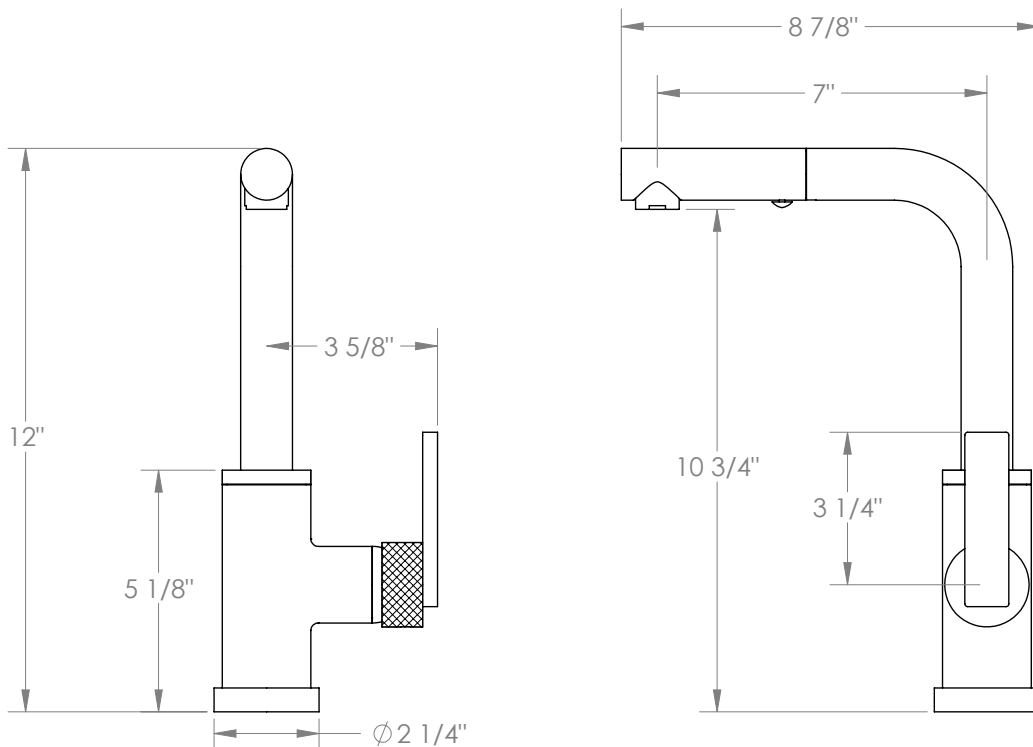

WATERMARK

BROOKLYN, NEW YORK

Rainey 70-9.3P1-RNK8 Deck Mounted, Monoblock, Kitchen Prep Faucet with Pull Out Spray

- Pullout Hose Length: 14-16" (Final Length May Vary Depending on Spout Type)
- Fits Deck Up To 1-1/2" Thick
- Recommended Mounting Hole: 1-3/8"
- All Lead-Free Brass Construction
- Flow Rate: 1.75 GPM
- Ceramic Mixing Cartridge
- 2 Flow Patterns, Aerated and Spray, Controlled By One Button
- 360° Rotating Spout with Magnetic Docking for Spray
- Professional Installation Required

Available in all finishes shown on the [Watermark Designs website](https://www.watermark-designs.com)

Meets the applicable requirements of ASME A112.18.1-2005/CSA B125.1-05, entitled "Plumbing Supply Fittings".

Watermark Designs reserves the right to make revisions without notice to produce specifications. All product dimensions are nominal.

09/2023

350 Dewitt Ave. Brooklyn, NY 11207 USA | T: 1 718 257 2800 | F: 1 718 257 2144 | customerservice@watermark-designs.com