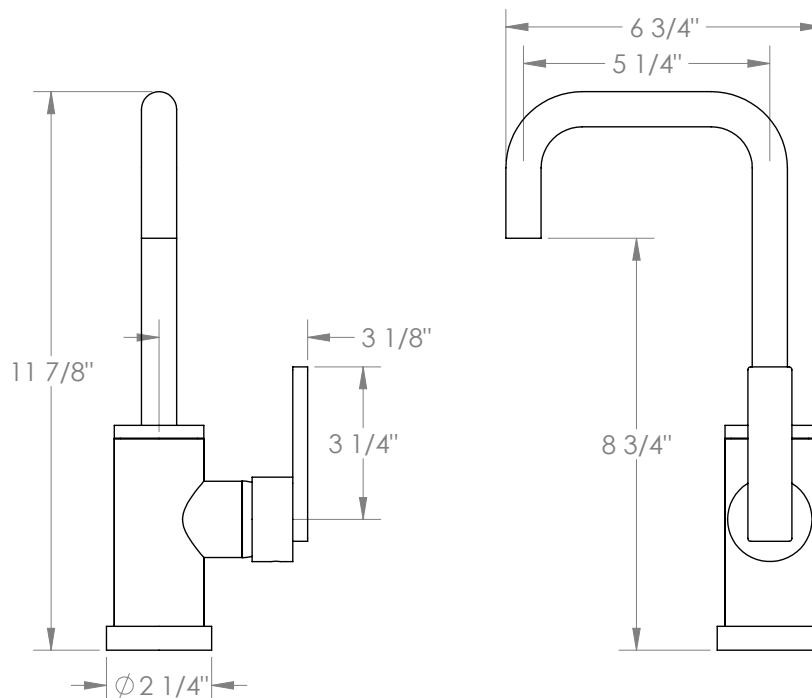

## Rainey 70-9.3-RNS4

Deck Mounted, Monoblock Kitchen Prep Faucet

- Fits Deck Up To 1-1/2" Thick
- Recommended Mounting Hole: 1-3/8"
- All Lead-Free Brass Construction
- Flow Rate: 1.75 GPM
- Ceramic Mixing Cartridge
- 360° Rotating Spout
- Professional Installation Required

Available in all finishes shown on the [Watermark Designs website](#)

Meets the applicable requirements of ASME A112.18.1-2005/CSA B125.1-05, entitled "Plumbing Supply Fittings".

Watermark Designs reserves the right to make revisions without notice to produce specifications. All product dimensions are nominal.