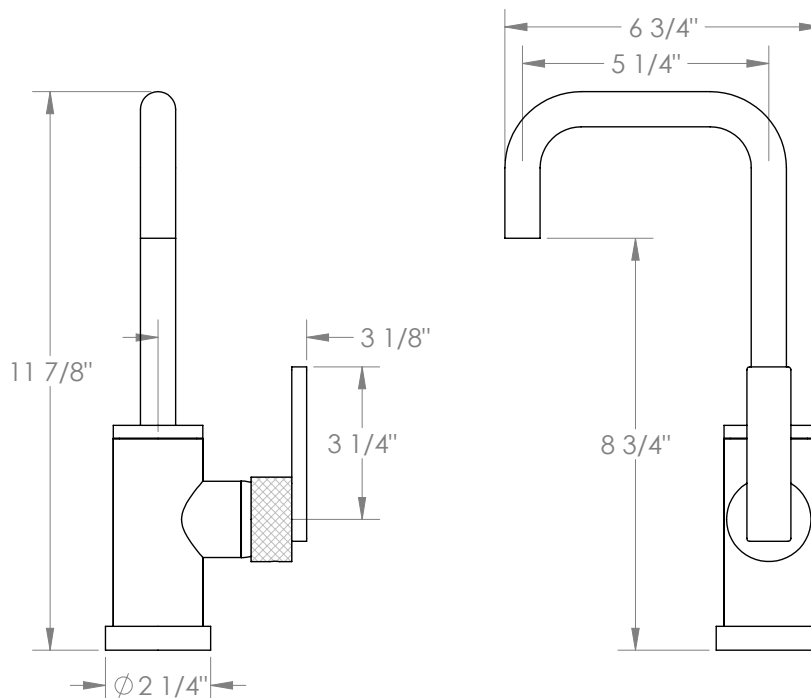

WATERMARK

BROOKLYN, NEW YORK

Rainey 70-9.3-RNK8

Deck Mounted, Monoblock Kitchen Prep Faucet

- Fits Deck Up To 1-1/2" Thick
- Recommended Mounting Hole: 1-3/8"
- All Lead-Free Brass Construction
- Flow Rate: 1.75 GPM
- Ceramic Mixing Cartridge
- 360° Rotating Spout
- Professional Installation Required

Available in all finishes shown on the [Watermark Designs website](#)

Meets the applicable requirements of ASME A112.18.1-2005/CSA B125.1-05, entitled "Plumbing Supply Fittings".

Watermark Designs reserves the right to make revisions without notice to produce specifications. All product dimensions are nominal.