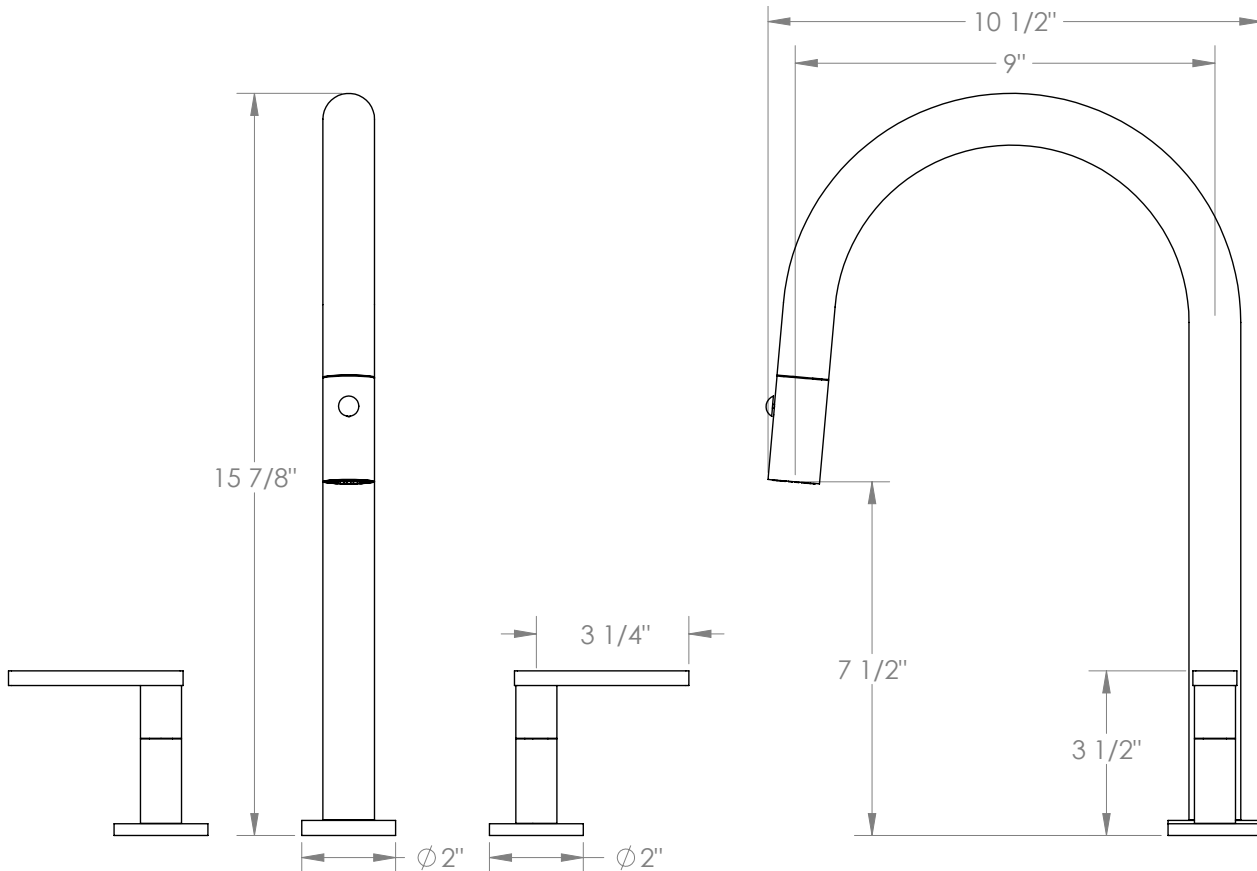

Rainey

70-7PG2-RNS4

Deck Mounted, Two Handle, Gooseneck Faucet with Pull Down Spray

- Pullout Hose Length: 14-16" (Final Length May Vary Depending on Spout Type)
- Fits Deck Up To 2-1/2" Thick
- Recommended Mounting Hole: 1-3/8"
- All Lead-Free Brass Construction
- Flow Rate: 1.75 GPM
- 1/4 Turn Ceramic Cartridge
- 2 Flow Patterns, Aerated and Spray, Controlled By One Button
- 360° Rotating Spout with Magnetic Docking for Spray
- Professional Installation Required

Available in all finishes shown on the [Watermark Designs website](https://www.watermark-designs.com)