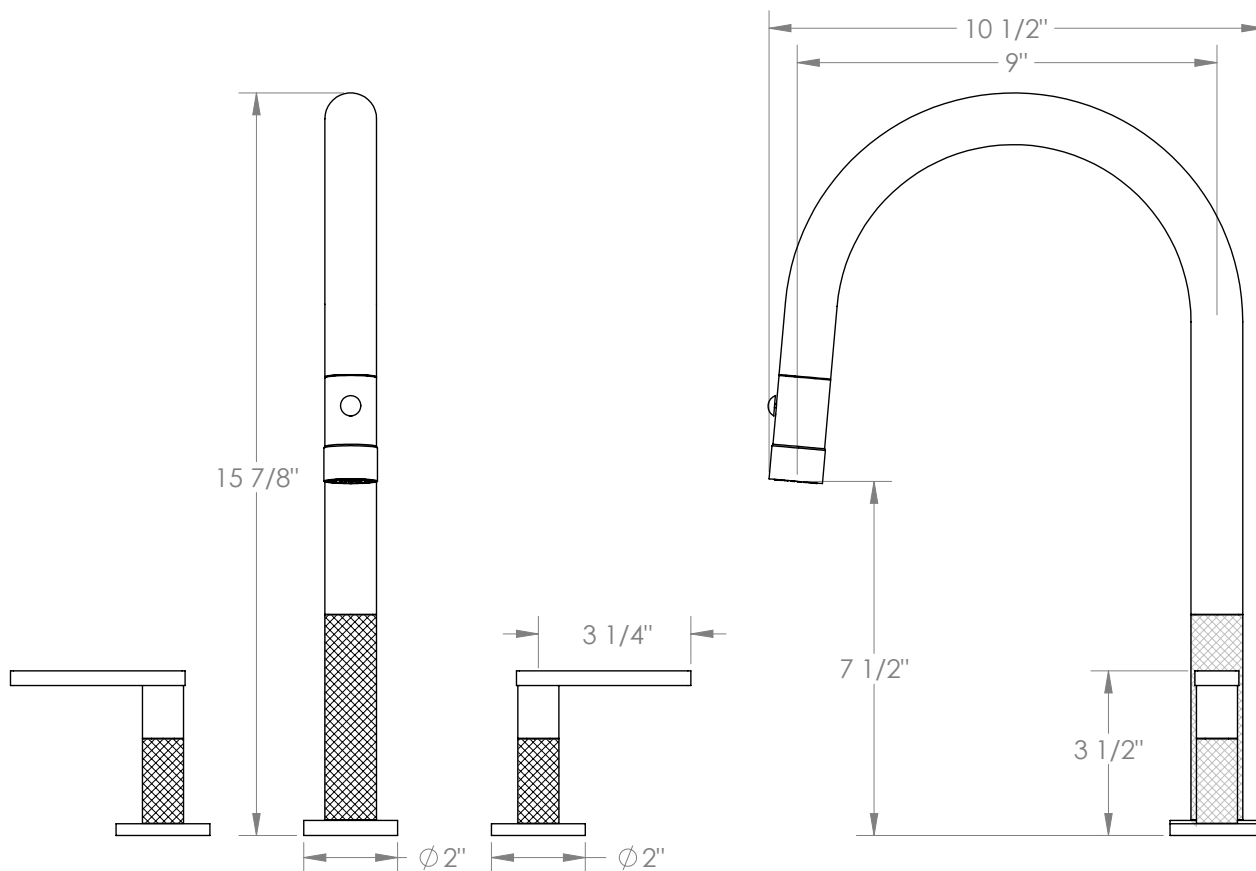

WATERMARK

BROOKLYN, NEW YORK

Rainey 70-7PG2-RNK8

Deck Mounted, Two Handle, Gooseneck Faucet
with Pull Down Spray

- Pullout Hose Length: 14-16" (Final Length May Vary Depending on Spout Type)
- Fits Deck Up To 2-1/2" Thick
- Recommended Mounting Hole: 1-3/8"
- All Lead-Free Brass Construction
- Flow Rate: 1.75 GPM
- 1/4 Turn Ceramic Cartridge
- 2 Flow Patterns, Aerated and Spray, Controlled By One Button
- 360° Rotating Spout with Magnetic Docking for Spray
- Professional Installation Required

Available in all finishes shown on the [Watermark Designs website](https://www.watermark-designs.com)

Meets the applicable requirements of ASME A112.18.1-2005/CSA B125.1-05, entitled "Plumbing Supply Fittings".

Watermark Designs reserves the right to make revisions without notice to produce specifications. All product dimensions are nominal.

09/2023

350 Dewitt Ave. Brooklyn, NY 11207 USA | T: 1 718 257 2800 | F: 1 718 257 2144 | customerservice@watermark-designs.com