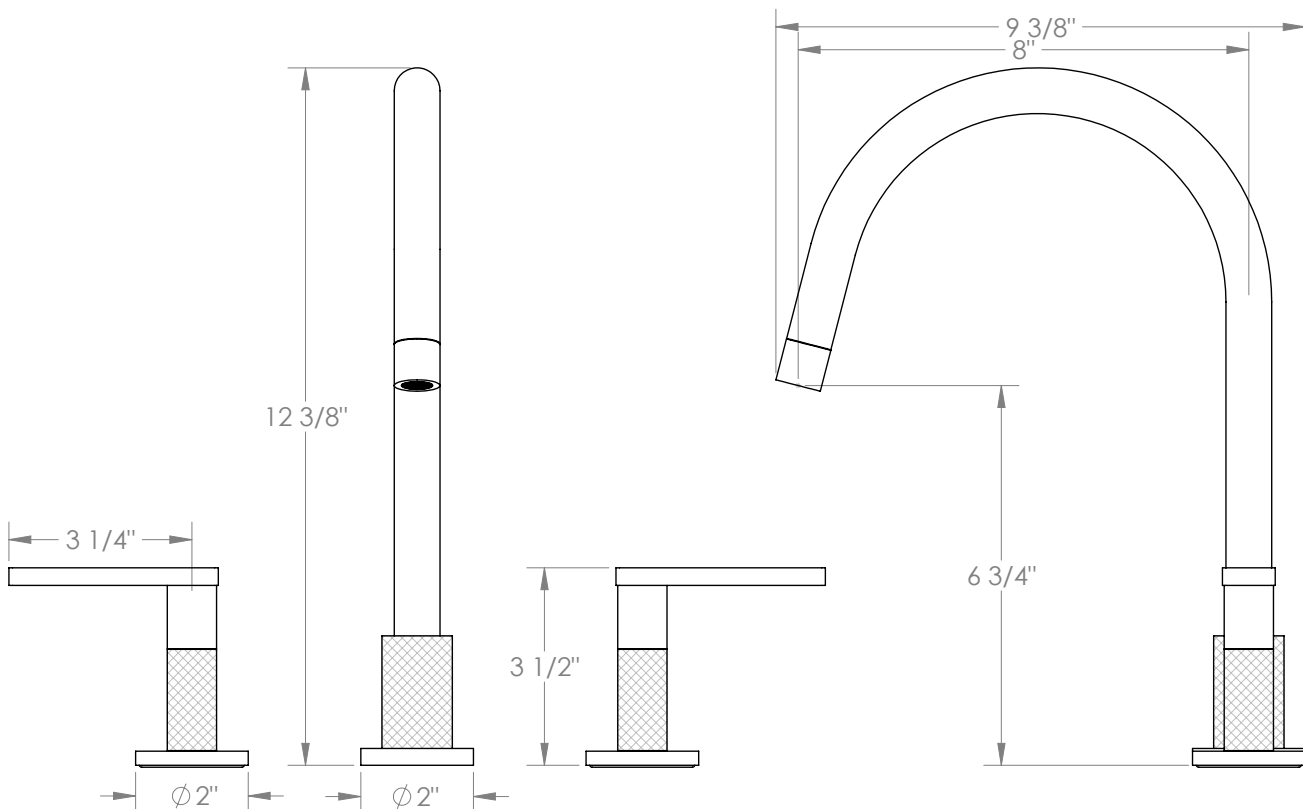

WATERMARK

BROOKLYN, NEW YORK

Rainey 70-7G-RNK8

Deck Mounted, Two Handle, Gooseneck Faucet

- Fits Deck Up To 3" Thick
- Recommended Mounting Hole: 1-3/8"
- All Lead-Free Brass Construction
- Flow Rate: 1.75 GPM
- 1/4 Turn Ceramic Cartridge
- 360° Rotating Spout
- Professional Installation Required

Available in all finishes shown on the [Watermark Designs website](https://www.watermark-designs.com)

Meets the applicable requirements of ASME A112.18.1-2005/CSA B125.1-05, entitled "Plumbing Supply Fittings".

Watermark Designs reserves the right to make revisions without notice to produce specifications. All product dimensions are nominal.

02/2022

350 Dewitt Ave. Brooklyn, NY 11207 USA | T: 1 718 257 2800 | F: 1 718 257 2144 | customerservice@watermark-designs.com